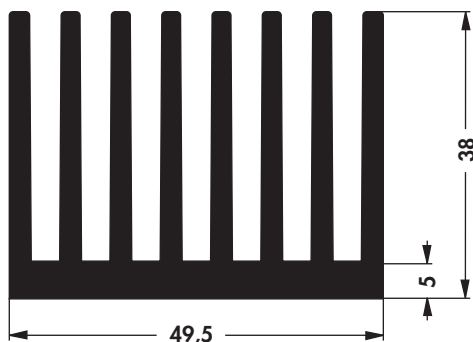

Standard extruded heatsinks

art. no.

SK 445 ...

please indicate:

... 100 1000 mm

art. no.

SK 450 ...

please indicate:

... 75 1000 mm

art. no.

SK 548 ...

please indicate:

... 37.5 50 75 100 1000 mm

art. no.

SK 567 ...

please indicate:

... 37.5 50 75 100 1000 mm