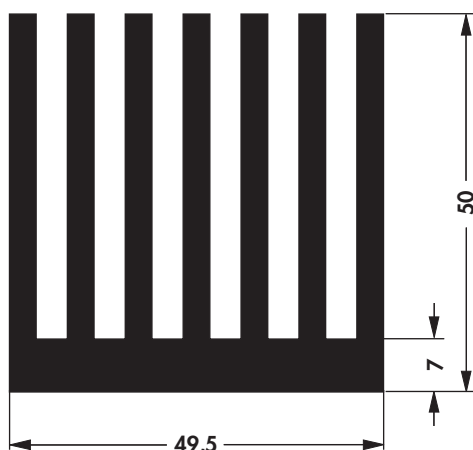

Standard extruded heatsinks

art. no.

SK 445 ...

please indicate:

... 100 1000 mm

art. no.

SK 450 ...

please indicate:

... 75 1000 mm

art. no.

SK 548 ...

please indicate:

... 37.5 50 75 100 1000 mm

art. no.

SK 567 ...

please indicate:

... 37.5 50 75 100 1000 mm