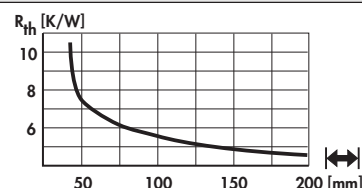

please indicate:

... 75 1000 mm

art. no.

SK 548 ...