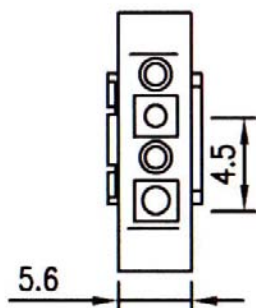

WIRE HARNESS CABLE WITH 4.50MM PITCH WIRE-TO-WIRE CRIMPED HOUSINGS (M4)

K450HN1X4

4.50MM PITCH HOUSING P/N 450HN-1X4HW

K450H7

K450HX

ORDERING INFORMATION:

P/N K 1 2 3 XXXXXX - XXX C M

1. HOUSING TYPE AT 2 ENDS:

"450HN" 4.50MM PITCH Ø1.3MM WIRE HOUSING TO HOUSING (WIRING 1:1)

"450H7" DITTO, BUT SAME DIRECTION OF CONTACTS AT 2 ENDS (WIRING 1:N)

"450HX" DITTO, BUT HOUSING TO 3MM TINNED END

2. NO. OF CONTACTS:

1X2, 1X3, 1X4, 2X2, 2X3, 3X3, 3X4, 3X5

3. LENGTH IN CM (CENTIMETERS)