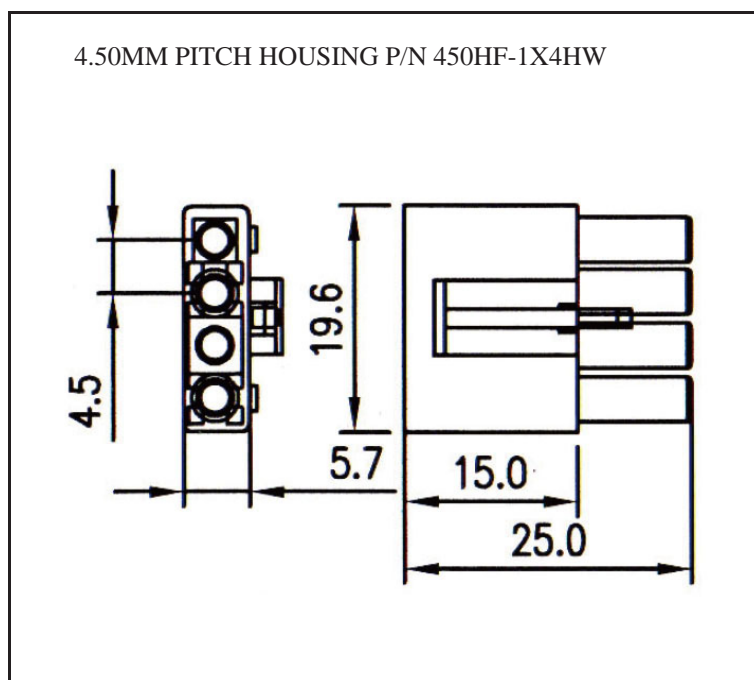

### ORDERING INFORMATION:

P/N K xxxxxx xx - xxx C M

1            2            3

1. HOUSING TYPE AT 2 ENDS:

"450HF" 4.50MM PITCH Ø1.3MM WIRE HOUSING TO HOUSING (WIRING 1:1)

"450H1" DITTO, BUT SAME DIRECTION OF CONTACTS AT 2 ENDS (WIRING 1:N)

"450HT" DITTO, BUT HOUSING TO 3MM TINNED END

2. NO. OF CONTACTS:

1X2, 1X3, 1X4, 2X2, 2X3, 3X3, 3X4, 3X5

3. LENGTH IN CM (CENTIMETERS)