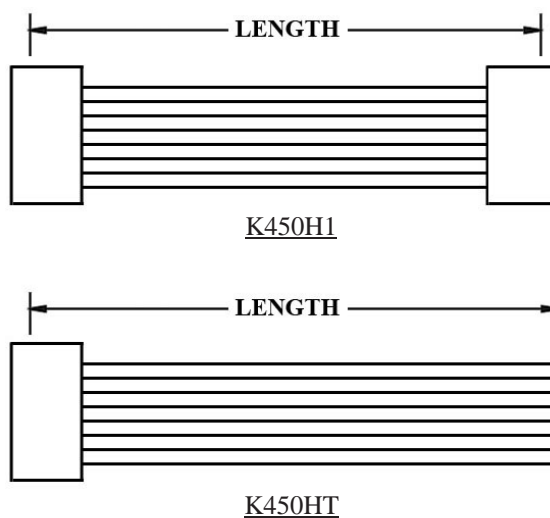

## WIRE HARNESS CABLE WITH 4.50MM PITCH WIRE-TO-WIRE CRIMPED HOUSINGS (F1)

K450HF1X4

### ORDERING INFORMATION:

P/N K xxxxxx xx - xxx C M

1            2            3

1. HOUSING TYPE AT 2 ENDS:

"450HF" 4.50MM PITCH Ø1.3MM WIRE HOUSING TO HOUSING (WIRING 1:1)

"450H1" DITTO, BUT SAME DIRECTION OF CONTACTS AT 2 ENDS (WIRING 1:N)

"450HT" DITTO, BUT HOUSING TO 3MM TINNED END

2. NO. OF CONTACTS:

1X2, 1X3, 1X4, 2X2, 2X3, 3X3, 3X4, 3X5

3. LENGTH IN CM (CENTIMETERS)