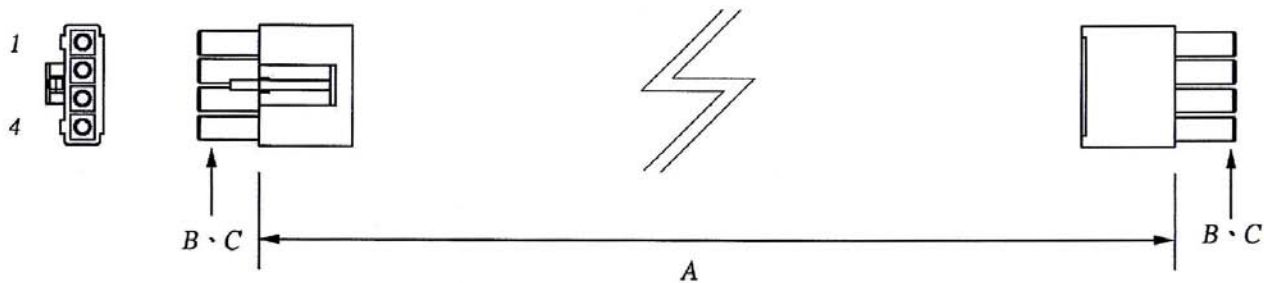

## WIRE HARNESS CABLE WITH 4.50MM PITCH WIRE-TO-WIRE CRIMPED HOUSINGS (F1)

K450HF1X4

### ORDERING INFORMATION:

P/N K xxxxxx xx - xxx C M

1            2            3

1. HOUSING TYPE AT 2 ENDS:

"450HF" 4.50MM PITCH Ø1.3MM WIRE HOUSING TO HOUSING (WIRING 1:1)

"450H1" DITTO, BUT SAME DIRECTION OF CONTACTS AT 2 ENDS (WIRING 1:N)