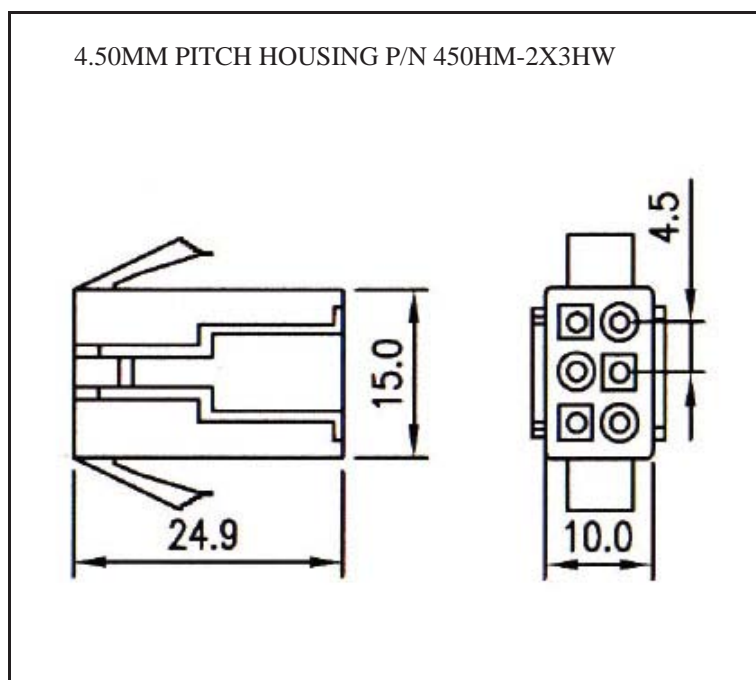

ORDERING INFORMATION:

P/N K xxxxxx xx - xxx C M

1   2   3

1. HOUSING TYPE AT 2 ENDS:

"450HM" 4.50MM PITCH Ø1.3MM WIRE HOUSING TO HOUSING (WIRING 1:1)

"450H6" DITTO, BUT SAME DIRECTION OF CONTACTS AT 2 ENDS (WIRING 1:N)

"450HW" DITTO, BUT HOUSING TO 3MM TINNED END

2. NO. OF CONTACTS:

1X2, 1X3, 1X4, 2X2, 2X3, 3X3, 3X4, 3X5

3. LENGTH IN CM (CENTIMETERS)