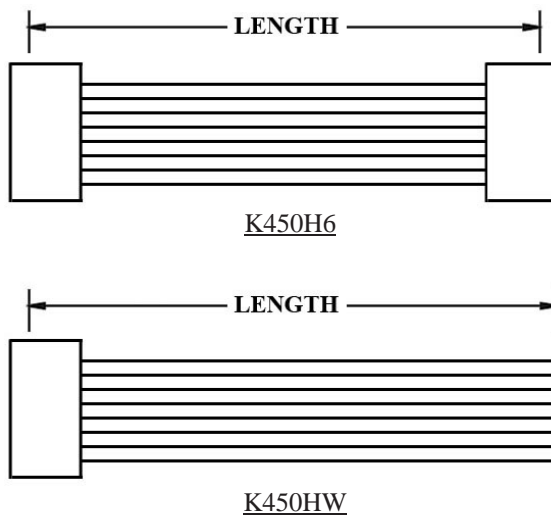

"450HT" DITTO, BUT HOUSING TO 3MM TINNED END

2. NO. OF CONTACTS:

1X2, 1X3, 1X4, 2X2, 2X3, 3X3, 3X4, 3X5

3. LENGTH IN CM (CENTIMETERS)

## WIRE HARNESS CABLE WITH 4.50MM PITCH WIRE-TO-WIRE CRIMPED HOUSINGS (M1)

K450HM1X4

4.50MM PITCH HOUSING P/N 450HM-1X4HW