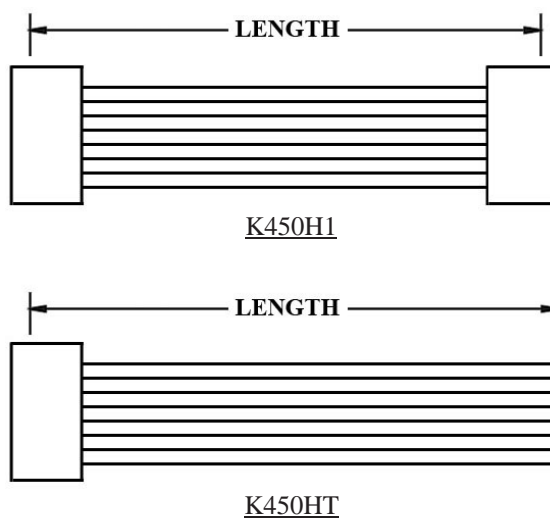

ORDERING INFORMATION:

P/N K xxxxxx xx - xxx C M

1   2   3

1. HOUSING TYPE AT 2 ENDS:

"450HF" 4.50MM PITCH Ø1.3MM WIRE HOUSING TO HOUSING (WIRING 1:1)

"450H1" DITTO, BUT SAME DIRECTION OF CONTACTS AT 2 ENDS (WIRING 1:N)

"450HT" DITTO, BUT HOUSING TO 3MM TINNED END

2. NO. OF CONTACTS:

1X2, 1X3, 1X4, 2X2, 2X3, 3X3, 3X4, 3X5

3. LENGTH IN CM (CENTIMETERS)