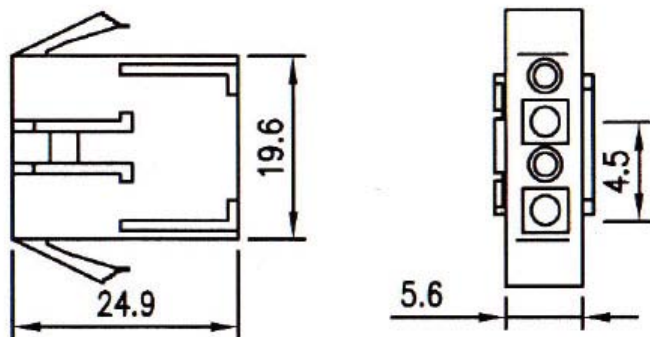

ORDERING INFORMATION:

P/N K xxxxxx xx - xxx C M

1. HOUSING TYPE AT 2 ENDS:

"450HM" 4.50MM PITCH Ø1.3MM WIRE HOUSING TO HOUSING (WIRING 1:1)

"450H6" DITTO, BUT SAME DIRECTION OF CONTACTS AT 2 ENDS (WIRING 1:N)

"450HW" DITTO, BUT HOUSING TO 3MM TINNED END

2. NO. OF CONTACTS:

1X2, 1X3, 1X4, 2X2, 2X3, 3X3, 3X4, 3X5

3. LENGTH IN CM (CENTIMETERS)