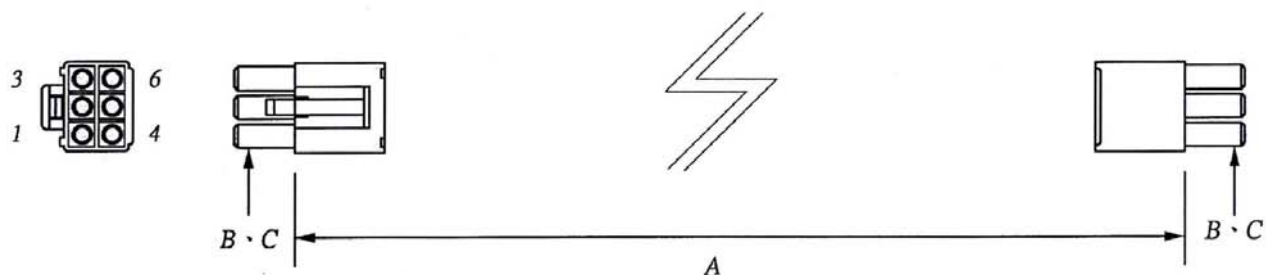

WIRE HARNESS CABLE WITH 4.50MM PITCH WIRE-TO-WIRE CRIMPED HOUSINGS (F2)

K450HF2X3