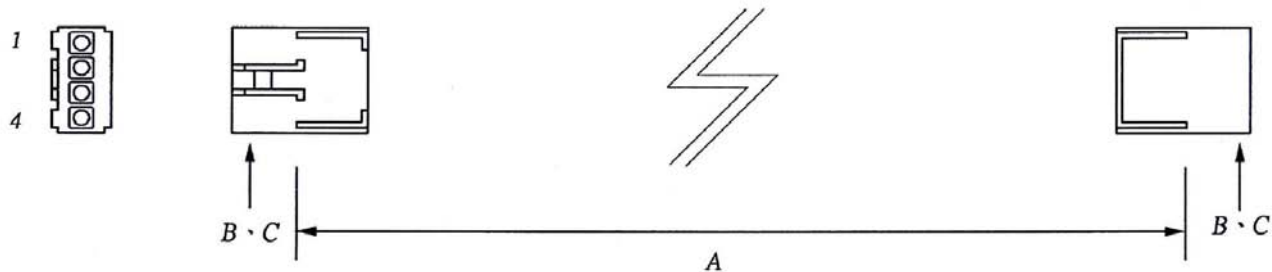

WIRE HARNESS CABLE WITH 4.50MM PITCH WIRE-TO-WIRE CRIMPED HOUSINGS (M4)

K450HN1X4

4.50MM PITCH HOUSING P/N 450HN-1X4HW