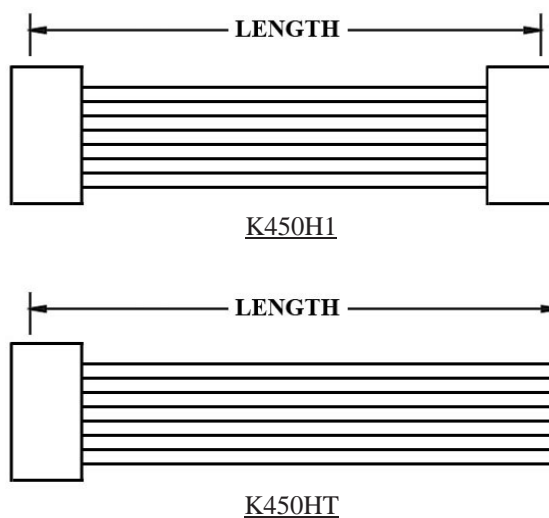

ORDERING INFORMATION:

P/N K 1 2 3 XXXXXX - XXX C M

1. HOUSING TYPE AT 2 ENDS:

"450HF" 4.50MM PITCH Ø1.3MM WIRE HOUSING TO HOUSING (WIRING 1:1)

"450H1" DITTO, BUT SAME DIRECTION OF CONTACTS AT 2 ENDS (WIRING 1:N)

"450HT" DITTO, BUT HOUSING TO 3MM TINNED END

2. NO. OF CONTACTS:

1X2, 1X3, 1X4, 2X2, 2X3, 3X3, 3X4, 3X5

3. LENGTH IN CM (CENTIMETERS)