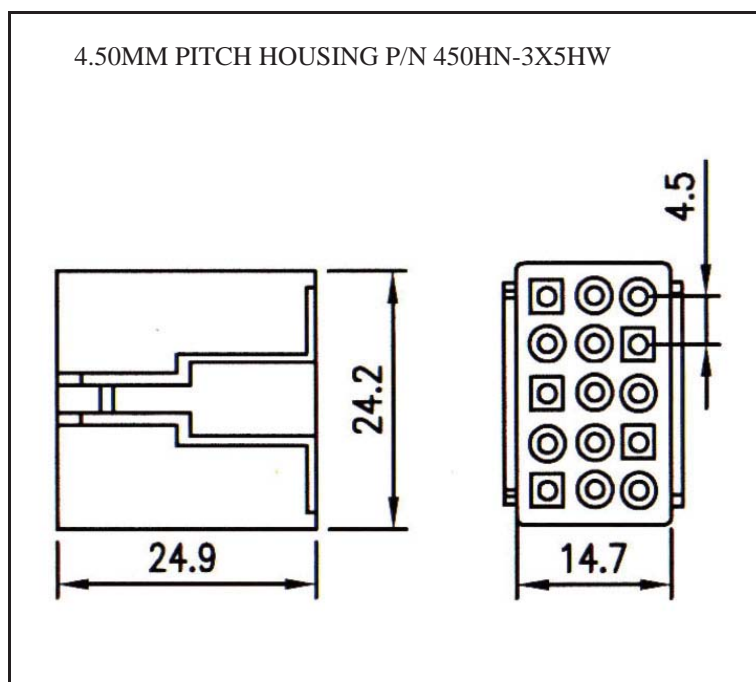

ORDERING INFORMATION:

P/N K 1 2 3 CM

1. HOUSING TYPE AT 2 ENDS:

"450HN" 4.50MM PITCH Ø1.3MM WIRE HOUSING TO HOUSING (WIRING 1:1)

"450H7" DITTO, BUT SAME DIRECTION OF CONTACTS AT 2 ENDS (WIRING 1:N)

"450HX" DITTO, BUT HOUSING TO 3MM TINNED END

2. NO. OF CONTACTS:

1X2, 1X3, 1X4, 2X2, 2X3, 3X3, 3X4, 3X5

3. LENGTH IN CM (CENTIMETERS)