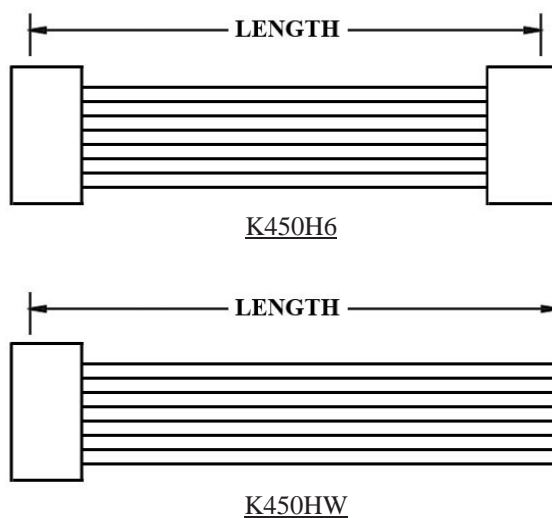

"450HW" DITTO, BUT HOUSING TO 3MM TINNED END

2. NO. OF CONTACTS:

1X2, 1X3, 1X4, 2X2, 2X3, 3X3, 3X4, 3X5

3. LENGTH IN CM (CENTIMETERS)

## WIRE HARNESS CABLE WITH 4.50MM PITCH WIRE-TO-WIRE CRIMPED HOUSINGS (M2)

K450HM2X3