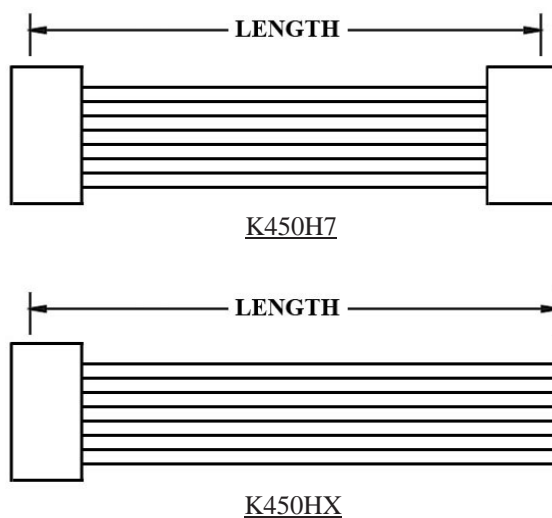

### ORDERING INFORMATION:

P/N K 1 2 3 XXXXXX - XXX C M

1. HOUSING TYPE AT 2 ENDS:

"450HN" 4.50MM PITCH Ø1.3MM WIRE HOUSING TO HOUSING (WIRING 1:1)

"450H7" DITTO, BUT SAME DIRECTION OF CONTACTS AT 2 ENDS (WIRING 1:N)

"450HX" DITTO, BUT HOUSING TO 3MM TINNED END

2. NO. OF CONTACTS:

1X2, 1X3, 1X4, 2X2, 2X3, 3X3, 3X4, 3X5

3. LENGTH IN CM (CENTIMETERS)

## WIRE HARNESS CABLE WITH 4.50MM PITCH WIRE-TO-WIRE CRIMPED HOUSINGS (M5)

K450HN2X3