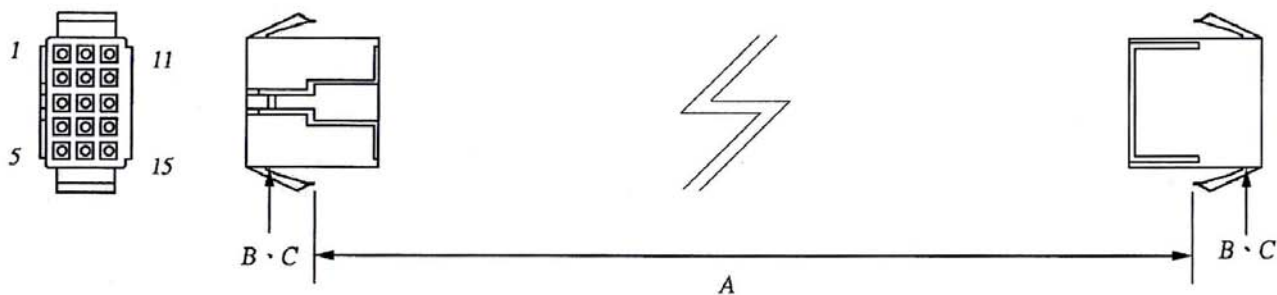

WIRE HARNESS CABLE WITH 4.50MM PITCH WIRE-TO-WIRE CRIMPED HOUSINGS (M3)

K450HM3X5