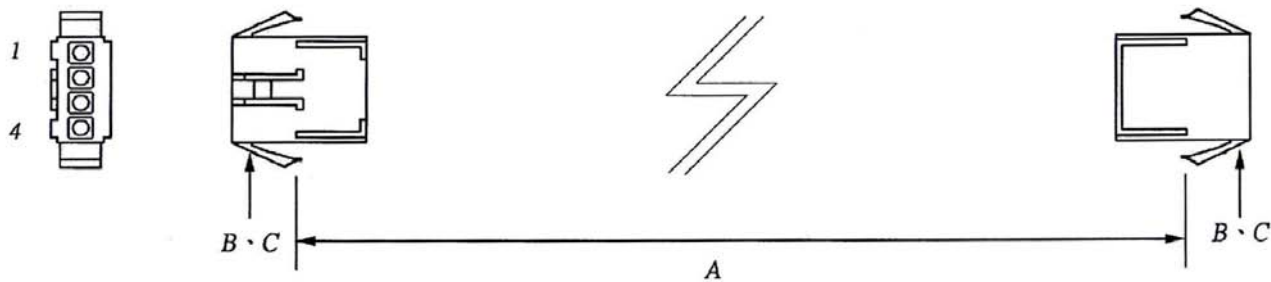

WIRE HARNESS CABLE WITH 4.50MM PITCH WIRE-TO-WIRE CRIMPED HOUSINGS (M1)

K450HM1X4

4.50MM PITCH HOUSING P/N 450HM-1X4HW