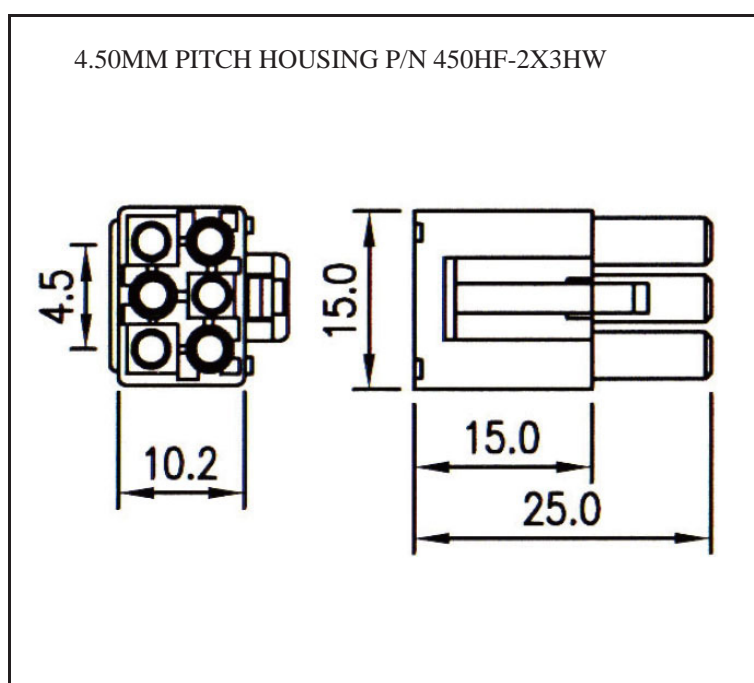

ORDERING INFORMATION:

P/N K xxxxxx xx - xxx C M

1   2   3

1. HOUSING TYPE AT 2 ENDS:

"450HF" 4.50MM PITCH Ø1.3MM WIRE HOUSING TO HOUSING (WIRING 1:1)

"450H1" DITTO, BUT SAME DIRECTION OF CONTACTS AT 2 ENDS (WIRING 1:N)

"450HT" DITTO, BUT HOUSING TO 3MM TINNED END

2. NO. OF CONTACTS:

1X2, 1X3, 1X4, 2X2, 2X3, 3X3, 3X4, 3X5

3. LENGTH IN CM (CENTIMETERS)