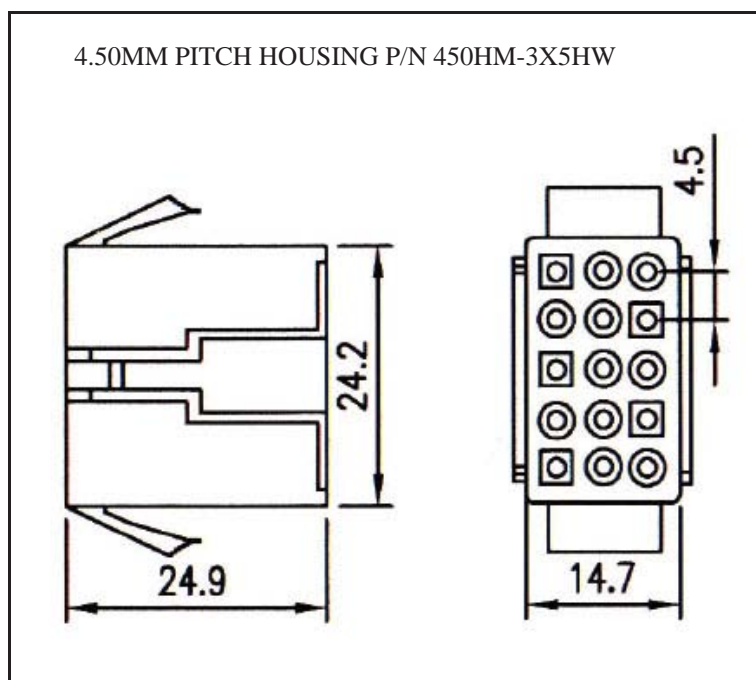

ORDERING INFORMATION:

P/N K 1 2 3 CM

1. HOUSING TYPE AT 2 ENDS:

"450HM" 4.50MM PITCH Ø1.3MM WIRE HOUSING TO HOUSING (WIRING 1:1)

"450H6" DITTO, BUT SAME DIRECTION OF CONTACTS AT 2 ENDS (WIRING 1:N)

"450HW" DITTO, BUT HOUSING TO 3MM TINNED END

2. NO. OF CONTACTS:

1X2, 1X3, 1X4, 2X2, 2X3, 3X3, 3X4, 3X5

3. LENGTH IN CM (CENTIMETERS)