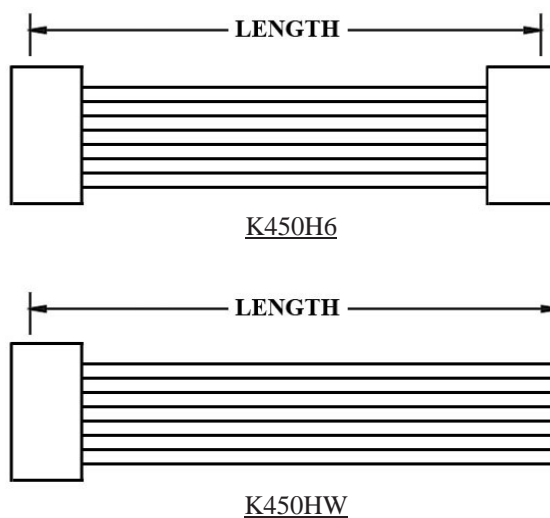

### ORDERING INFORMATION:

P/N K xxxxxx xx - xxx C M

1            2            3

1. HOUSING TYPE AT 2 ENDS:

"450HM" 4.50MM PITCH Ø1.3MM WIRE HOUSING TO HOUSING (WIRING 1:1)

"450H6" DITTO, BUT SAME DIRECTION OF CONTACTS AT 2 ENDS (WIRING 1:N)

"450HW" DITTO, BUT HOUSING TO 3MM TINNED END

2. NO. OF CONTACTS:

1X2, 1X3, 1X4, 2X2, 2X3, 3X3, 3X4, 3X5

3. LENGTH IN CM (CENTIMETERS)

## WIRE HARNESS CABLE WITH 4.50MM PITCH WIRE-TO-WIRE CRIMPED HOUSINGS (M3)

K450HM3X5