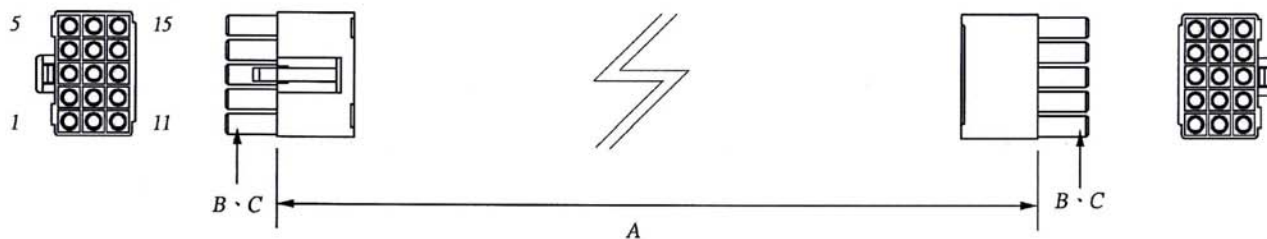

WIRE HARNESS CABLE WITH 4.50MM PITCH WIRE-TO-WIRE CRIMPED HOUSINGS (F3)

K450HF3X5