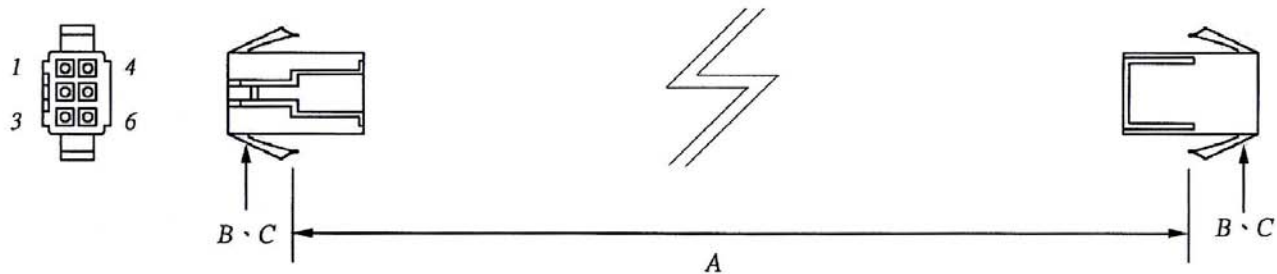

WIRE HARNESS CABLE WITH 4.50MM PITCH WIRE-TO-WIRE CRIMPED HOUSINGS (M2)

K450HM2X3