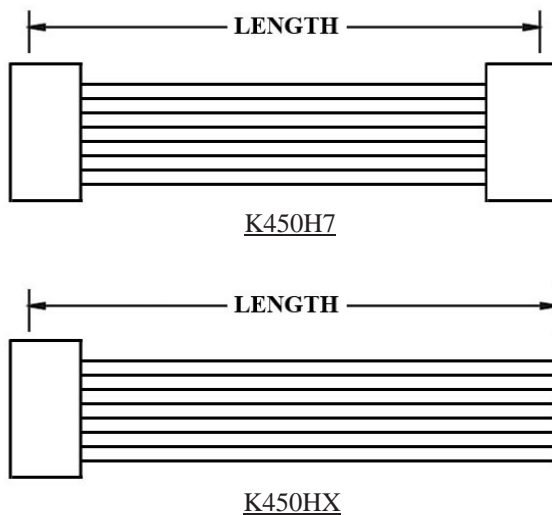

## WIRE HARNESS CABLE WITH 4.50MM PITCH WIRE-TO-WIRE CRIMPED HOUSINGS (M5)

K450HN2X3

### ORDERING INFORMATION:

P/N K xxxxxx xx - xxx C M

1            2            3

1. HOUSING TYPE AT 2 ENDS:

"450HN" 4.50MM PITCH Ø1.3MM WIRE HOUSING TO HOUSING (WIRING 1:1)

"450H7" DITTO, BUT SAME DIRECTION OF CONTACTS AT 2 ENDS (WIRING 1:N)

"450HX" DITTO, BUT HOUSING TO 3MM TINNED END

2. NO. OF CONTACTS:

1X2, 1X3, 1X4, 2X2, 2X3, 3X3, 3X4, 3X5

3. LENGTH IN CM (CENTIMETERS)

# WIRE HARNESS CABLE WITH 4.50MM PITCH WIRE-TO-WIRE CRIMPED HOUSINGS (M6)

K450HN3X5