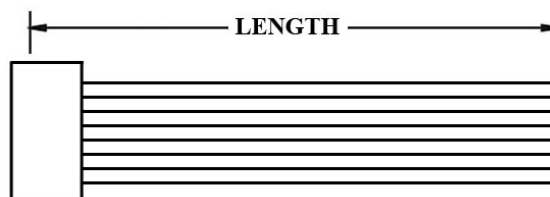

## WIRE HARNESS CABLE WITH 4.50MM PITCH WIRE-TO-WIRE CRIMPED HOUSINGS (M4)

K450HN1X4

4.50MM PITCH HOUSING P/N 450HN-1X4HW

K450H7

K450HX