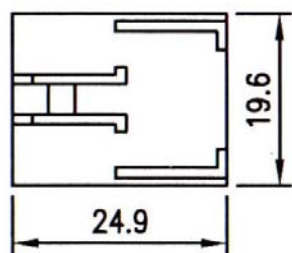

WIRE HARNESS CABLE WITH 4.50MM PITCH WIRE-TO-WIRE CRIMPED HOUSINGS (M4)

K450HN1X4

4.50MM PITCH HOUSING P/N 450HN-1X4HW

K450H7

K450HX

ORDERING INFORMATION:

P/N K 1 2 3 XXXXXX - XXX C M

1. HOUSING TYPE AT 2 ENDS:

"450HN" 4.50MM PITCH Ø1.3MM WIRE HOUSING TO HOUSING (WIRING 1:1)

"450H7" DITTO, BUT SAME DIRECTION OF CONTACTS AT 2 ENDS (WIRING 1:N)

"450HX" DITTO, BUT HOUSING TO 3MM TINNED END

2. NO. OF CONTACTS:

1X2, 1X3, 1X4, 2X2, 2X3, 3X3, 3X4, 3X5

3. LENGTH IN CM (CENTIMETERS)