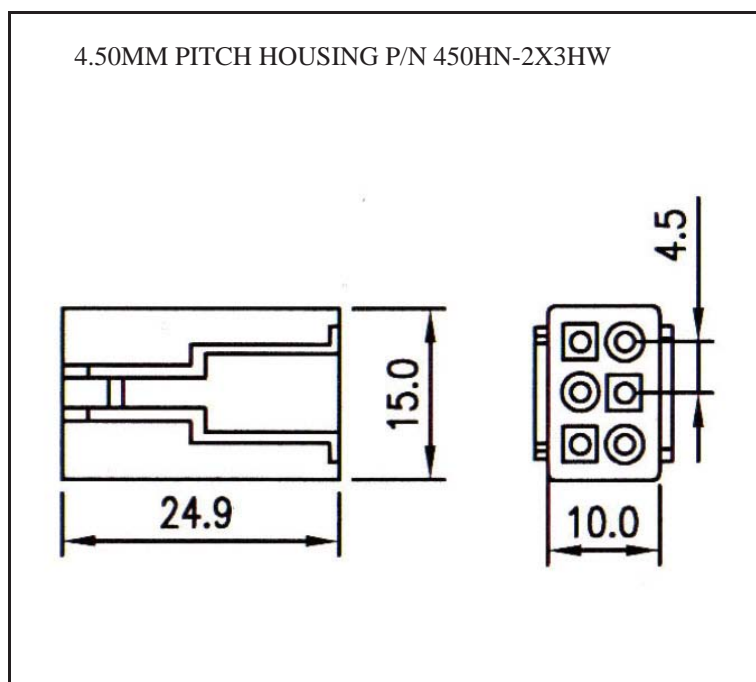

ORDERING INFORMATION:

P/N K xxxxxx xx - xxx C M

1   2   3

1. HOUSING TYPE AT 2 ENDS:

"450HN" 4.50MM PITCH Ø1.3MM WIRE HOUSING TO HOUSING (WIRING 1:1)

"450H7" DITTO, BUT SAME DIRECTION OF CONTACTS AT 2 ENDS (WIRING 1:N)

"450HX" DITTO, BUT HOUSING TO 3MM TINNED END

2. NO. OF CONTACTS:

1X2, 1X3, 1X4, 2X2, 2X3, 3X3, 3X4, 3X5

3. LENGTH IN CM (CENTIMETERS)