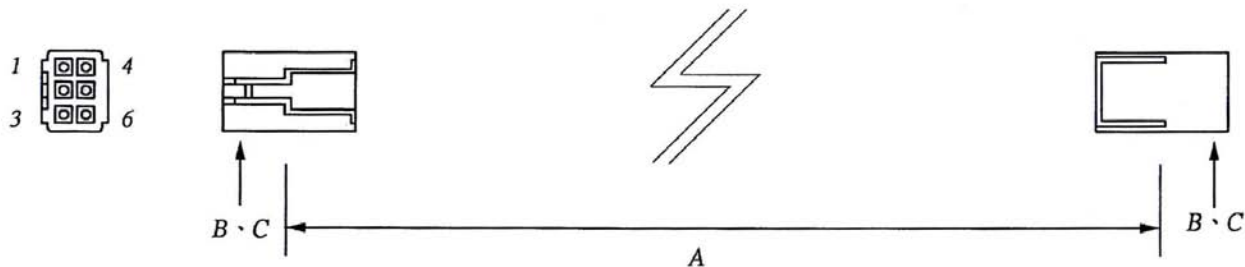

WIRE HARNESS CABLE WITH 4.50MM PITCH WIRE-TO-WIRE CRIMPED HOUSINGS (M5)

K450HN2X3