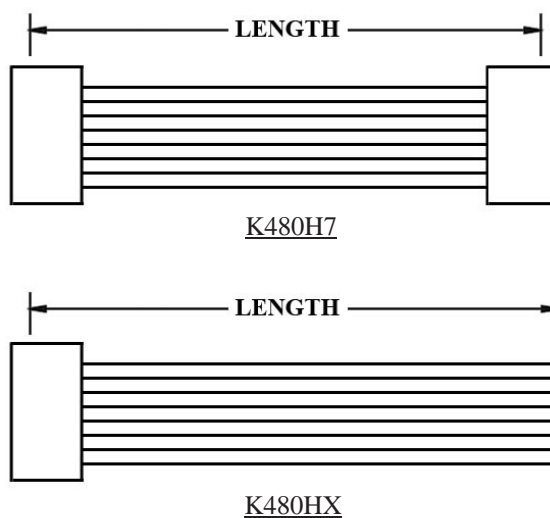

### ORDERING INFORMATION:

P/N K xxxxxx xx - xx C M

1            2            3

1. HOUSING TYPE AT 2 ENDS:

"480HN" 4.80MM PITCH Ø1.58MM WIRE HOUSING TO HOUSING (WIRING 1:1)

"480H7" DITTO, BUT SAME DIRECTION OF CONTACTS AT 2 ENDS (WIRING 1:N)

"480HX" DITTO, BUT HOUSING TO 3MM TINNED END

2. NO. OF CONTACTS:

1X2, 1X3, 1X4, 2X3, 3X3, 3X4, 3X5

3. LENGTH IN CM (CENTIMETERS)

## WIRE HARNESS CABLE WITH 2\*4.80MM PITCH WIRE-TO-WIRE CRIMPED HOUSINGS (M6)

K480HN3X5

### ORDERING INFORMATION:

P/N **K** **x****x****x****x****x****x** - **x****x** C M

1. HOUSING TYPE AT 2 ENDS:

"480HN" 4.80MM PITCH Ø1.58MM WIRE HOUSING TO HOUSING (WIRING 1:1)

"480H7" DITTO, BUT SAME DIRECTION OF CONTACTS AT 2 ENDS (WIRING 1:N)