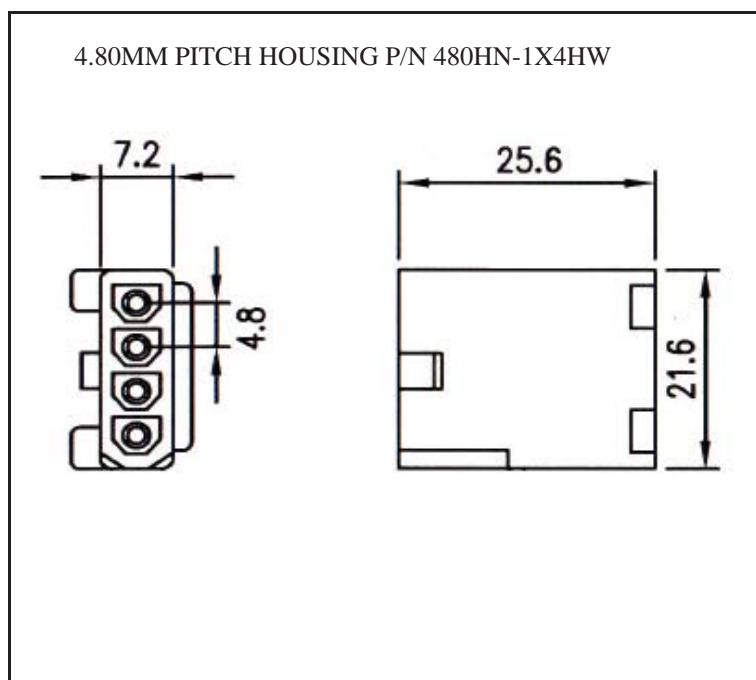

### ORDERING INFORMATION:

P/N K xxxxxx xxx - xx C M

1                    2                    3

1. HOUSING TYPE AT 2 ENDS:

"480HM" 4.80MM PITCH Ø1.58MM WIRE HOUSING TO HOUSING (WIRING 1:1)

"480H6" DITTO, BUT SAME DIRECTION OF CONTACTS AT 2 ENDS (WIRING 1:N)

"480HW" DITTO, BUT HOUSING TO 3MM TINNED END

2. NO. OF CONTACTS:

1X2, 1X3, 1X4, 2X3, 3X3, 3X4, 3X5

3. LENGTH IN CM (CENTIMETERS)

### ORDERING INFORMATION:

P/N **K** **x****x****x****x****x****x****x** - **x****x** C M

1. HOUSING TYPE AT 2 ENDS:

"480HN" 4.80MM PITCH Ø1.58MM WIRE HOUSING TO HOUSING (WIRING 1:1)

"480H7" DITTO, BUT SAME DIRECTION OF CONTACTS AT 2 ENDS (WIRING 1:N)

### ORDERING INFORMATION:

P/N **K** **x****x****x****x****x****x** - **x****x** C M

1. HOUSING TYPE AT 2 ENDS:

"480HN" 4.80MM PITCH Ø1.58MM WIRE HOUSING TO HOUSING (WIRING 1:1)

"480H7" DITTO, BUT SAME DIRECTION OF CONTACTS AT 2 ENDS (WIRING 1:N)