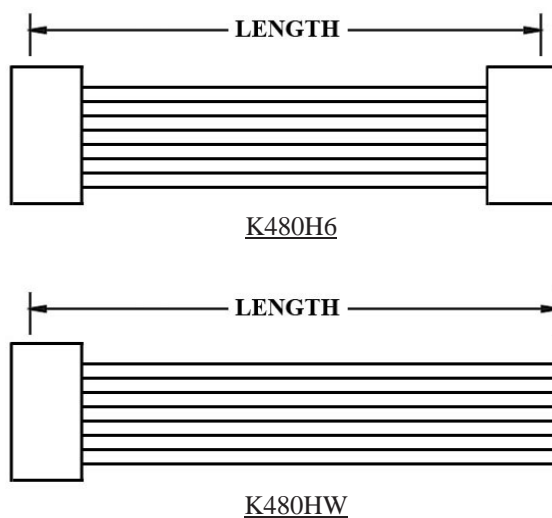

### ORDERING INFORMATION:

P/N K xxxxxx xxx - xx C M

1. HOUSING TYPE AT 2 ENDS:

"480HM" 4.80MM PITCH Ø1.58MM WIRE HOUSING TO HOUSING (WIRING 1:1)

"480H6" DITTO, BUT SAME DIRECTION OF CONTACTS AT 2 ENDS (WIRING 1:N)

"480HW" DITTO, BUT HOUSING TO 3MM TINNED END

2. NO. OF CONTACTS:

1X2, 1X3, 1X4, 2X3, 3X3, 3X4, 3X5

3. LENGTH IN CM (CENTIMETERS)

## WIRE HARNESS CABLE WITH 2\*4.80MM PITCH WIRE-TO-WIRE CRIMPED HOUSINGS (M3)

K480HM3X5

### ORDERING INFORMATION:

P/N **K** **x****x****x****x****x****x** - **x****x** C M

1. HOUSING TYPE AT 2 ENDS:

"480HN" 4.80MM PITCH Ø1.58MM WIRE HOUSING TO HOUSING (WIRING 1:1)

"480H7" DITTO, BUT SAME DIRECTION OF CONTACTS AT 2 ENDS (WIRING 1:N)