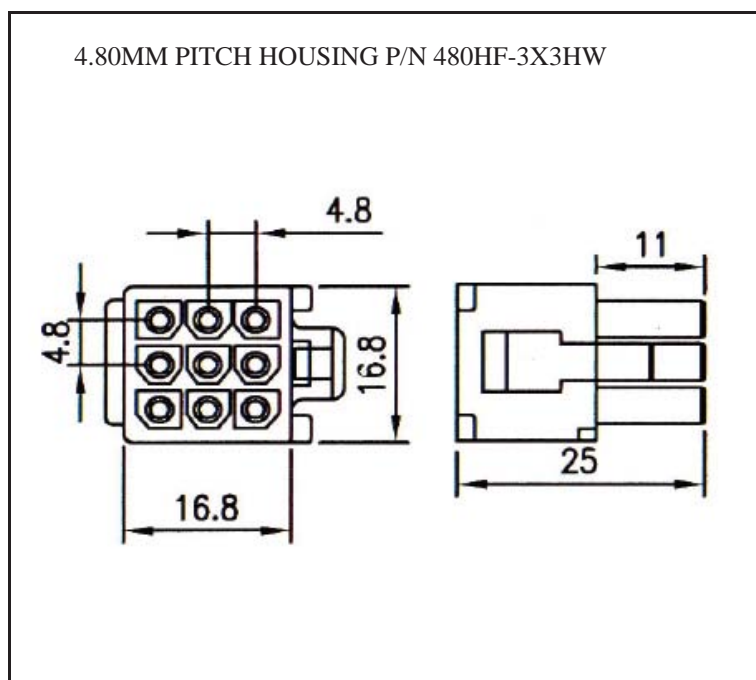

WIRE HARNESS CABLE WITH 2*4.80MM PITCH WIRE-TO-WIRE CRIMPED HOUSINGS (F2)

ORDERING INFORMATION:

P/N K 1 2 3 CM

1. HOUSING TYPE AT 2 ENDS:

"480HF" 4.80MM PITCH Ø1.58MM WIRE HOUSING TO HOUSING (WIRING 1:1)

"480H1" DITTO, BUT SAME DIRECTION OF CONTACTS AT 2 ENDS (WIRING 1:N)

"480HT" DITTO, BUT HOUSING TO 3MM TINNED END

2. NO. OF CONTACTS:

1X2, 1X3, 1X4, 2X3, 3X3, 3X4, 3X5

3. LENGTH IN CM (CENTIMETERS)