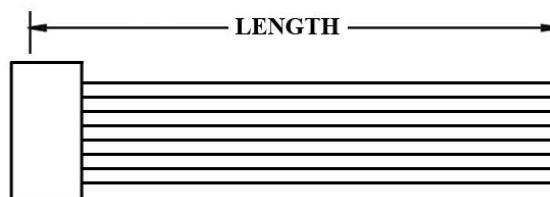

## WIRE HARNESS CABLE WITH 2\*4.80MM PITCH WIRE-TO-WIRE CRIMPED HOUSINGS (F1)

K480HF1X4

4.80MM PITCH HOUSING P/N 480HF-1X4HW

K480H1

K480HT

#### 1. HOUSING TYPE AT 2 ENDS:

"480HF" 4.80MM PITCH Ø1.58MM WIRE HOUSING TO HOUSING (WIRING 1:1)

"480H1" DITTO, BUT SAME DIRECTION OF CONTACTS AT 2 ENDS (WIRING 1:N)

"480HT" DITTO, BUT HOUSING TO 3MM TINNED END

### ORDERING INFORMATION:

P/N **K** **x****x****x****x****x****x** - **x****x** C M

1. HOUSING TYPE AT 2 ENDS:

"480HN" 4.80MM PITCH Ø1.58MM WIRE HOUSING TO HOUSING (WIRING 1:1)

"480H7" DITTO, BUT SAME DIRECTION OF CONTACTS AT 2 ENDS (WIRING 1:N)