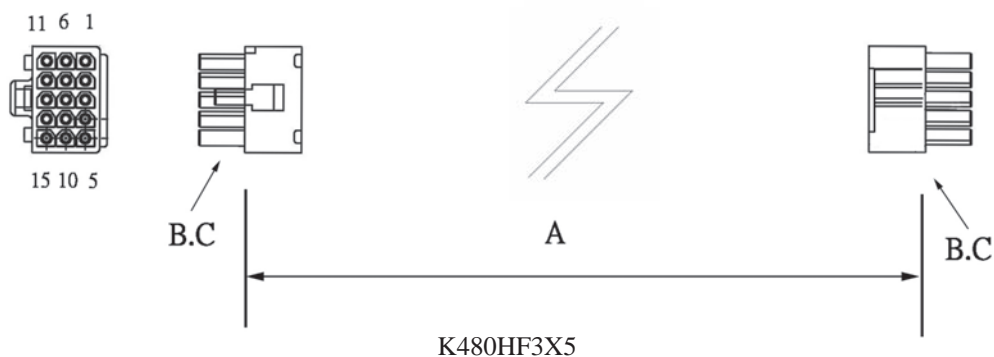

WIRE HARNESS CABLE WITH 2*4.80MM PITCH WIRE-TO-WIRE CRIMPED HOUSINGS (F3)

ORDERING INFORMATION:

P/N K 1 2 3 CM

1. HOUSING TYPE AT 2 ENDS:

- "480HF" 4.80MM PITCH Ø1.58MM WIRE HOUSING TO HOUSING (WIRING 1:1)
- "480H1" DITTO, BUT SAME DIRECTION OF CONTACTS AT 2 ENDS (WIRING 1:N)
- "480HT" DITTO, BUT HOUSING TO 3MM TINNED END

2. NO. OF CONTACTS:

- 1X2, 1X3, 1X4, 2X3, 3X3, 3X4, 3X5

3. LENGTH IN CM (CENTIMETERS)