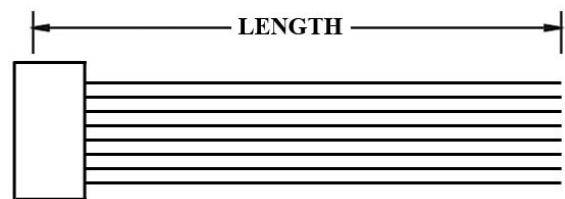

## WIRE HARNESS CABLE WITH 2\*4.80MM PITCH WIRE-TO-WIRE CRIMPED HOUSINGS (M2)

K480HM2X3

4.80MM PITCH HOUSING P/N 480HM-2X3HW

K480H6

K480HW