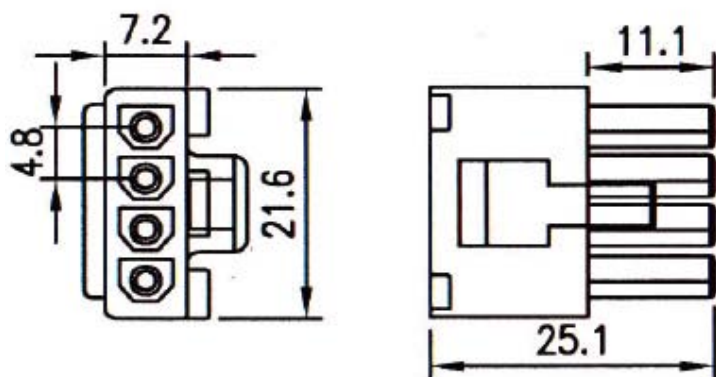

## WIRE HARNESS CABLE WITH 2\*4.80MM PITCH WIRE-TO-WIRE CRIMPED HOUSINGS (F1)

K480HF1X4

4.80MM PITCH HOUSING P/N 480HF-1X4HW

K480H1

K480HT