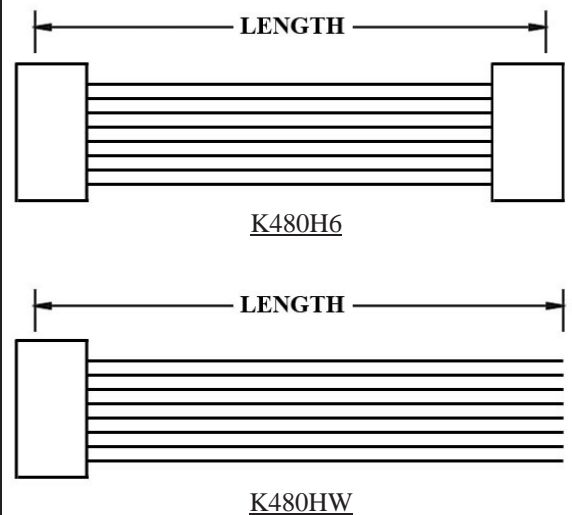

### ORDERING INFORMATION:

P/N K 1 2 3 CM

1. HOUSING TYPE AT 2 ENDS:

- "480HF" 4.80MM PITCH Ø1.58MM WIRE HOUSING TO HOUSING (WIRING 1:1)
- "480H1" DITTO, BUT SAME DIRECTION OF CONTACTS AT 2 ENDS (WIRING 1:N)
- "480HT" DITTO, BUT HOUSING TO 3MM TINNED END

2. NO. OF CONTACTS:

- 1X2, 1X3, 1X4, 2X3, 3X3, 3X4, 3X5

3. LENGTH IN CM (CENTIMETERS)

## WIRE HARNESS CABLE WITH 2\*4.80MM PITCH WIRE-TO-WIRE CRIMPED HOUSINGS (M1)

K480HM1X4

### ORDERING INFORMATION:

P/N **K** **x****x****x****x****x****x** - **x****x** C M

1. HOUSING TYPE AT 2 ENDS:

"480HN" 4.80MM PITCH Ø1.58MM WIRE HOUSING TO HOUSING (WIRING 1:1)

"480H7" DITTO, BUT SAME DIRECTION OF CONTACTS AT 2 ENDS (WIRING 1:N)