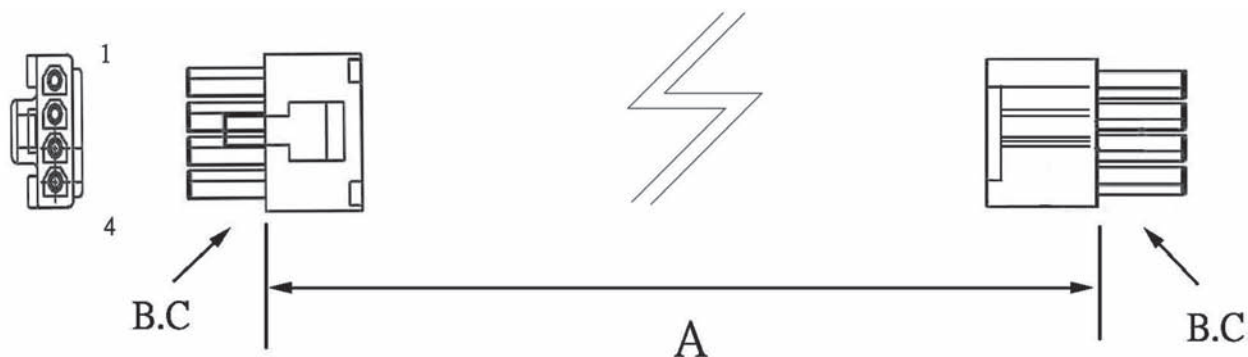

## WIRE HARNESS CABLE WITH 2\*4.80MM PITCH WIRE-TO-WIRE CRIMPED HOUSINGS (F1)

K480HF1X4

4.80MM PITCH HOUSING P/N 480HF-1X4HW

K480H1

K480HT

#### 1. HOUSING TYPE AT 2 ENDS:

"480HF" 4.80MM PITCH Ø1.58MM WIRE HOUSING TO HOUSING (WIRING 1:1)

"480H1" DITTO, BUT SAME DIRECTION OF CONTACTS AT 2 ENDS (WIRING 1:N)

"480HT" DITTO, BUT HOUSING TO 3MM TINNED END

### ORDERING INFORMATION:

P/N K xxxxxx xx - xx C M

1            2            3

1. HOUSING TYPE AT 2 ENDS:

"480HN" 4.80MM PITCH Ø1.58MM WIRE HOUSING TO HOUSING (WIRING 1:1)

"480H7" DITTO, BUT SAME DIRECTION OF CONTACTS AT 2 ENDS (WIRING 1:N)

### ORDERING INFORMATION:

P/N **K** **x****x****x****x****x****x** - **x****x** C M

1. HOUSING TYPE AT 2 ENDS:

"480HN" 4.80MM PITCH Ø1.58MM WIRE HOUSING TO HOUSING (WIRING 1:1)

"480H7" DITTO, BUT SAME DIRECTION OF CONTACTS AT 2 ENDS (WIRING 1:N)