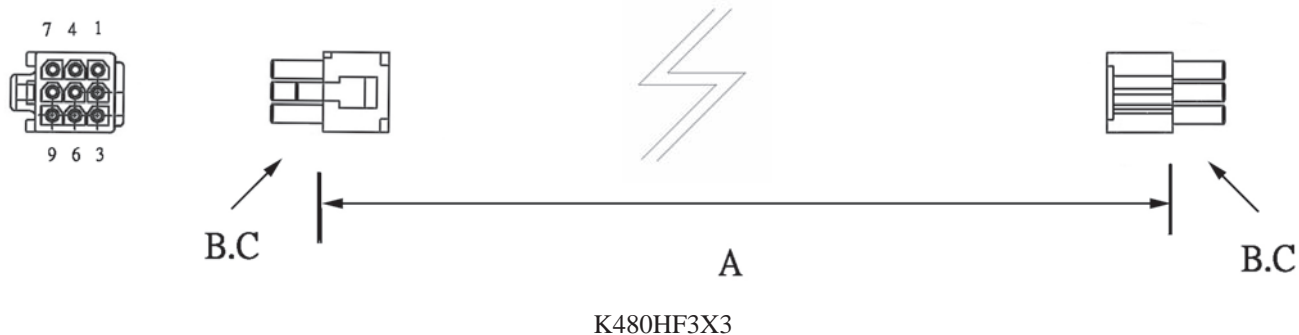

WIRE HARNESS CABLE WITH 2*4.80MM PITCH WIRE-TO-WIRE CRIMPED HOUSINGS (F2)

ORDERING INFORMATION:

P/N K 1 2 3 CM

1. HOUSING TYPE AT 2 ENDS:

"480HF" 4.80MM PITCH Ø1.58MM WIRE HOUSING TO HOUSING (WIRING 1:1)

"480H1" DITTO, BUT SAME DIRECTION OF CONTACTS AT 2 ENDS (WIRING 1:N)

"480HT" DITTO, BUT HOUSING TO 3MM TINNED END

2. NO. OF CONTACTS:

1X2, 1X3, 1X4, 2X3, 3X3, 3X4, 3X5

3. LENGTH IN CM (CENTIMETERS)