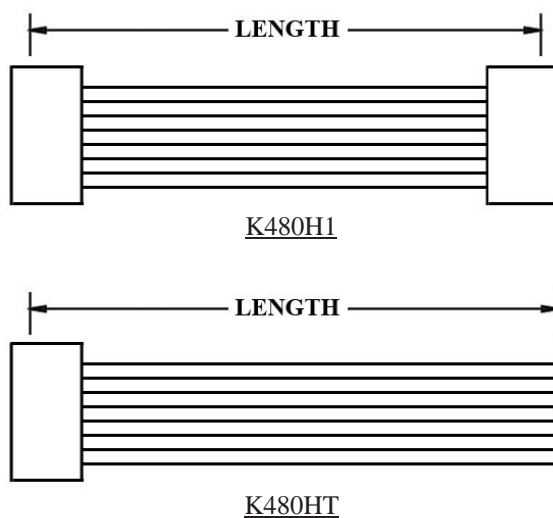

WIRE HARNESS CABLE WITH 2*4.80MM PITCH WIRE-TO-WIRE CRIMPED HOUSINGS (F2)

ORDERING INFORMATION:

P/N K 1 2 3 CM

1. HOUSING TYPE AT 2 ENDS:

"480HF" 4.80MM PITCH Ø1.58MM WIRE HOUSING TO HOUSING (WIRING 1:1)

"480H1" DITTO, BUT SAME DIRECTION OF CONTACTS AT 2 ENDS (WIRING 1:N)

"480HT" DITTO, BUT HOUSING TO 3MM TINNED END

2. NO. OF CONTACTS:

1X2, 1X3, 1X4, 2X3, 3X3, 3X4, 3X5

3. LENGTH IN CM (CENTIMETERS)