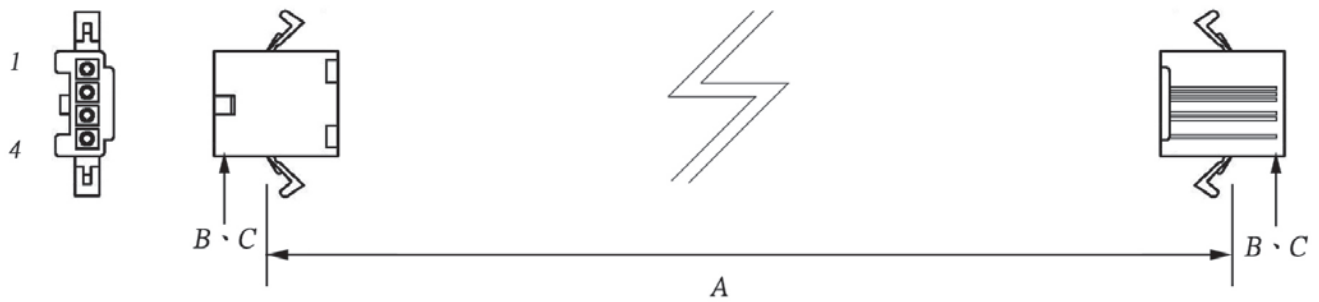

WIRE HARNESS CABLE WITH 2*4.80MM PITCH WIRE-TO-WIRE CRIMPED HOUSINGS (M1)

K480HM1X4