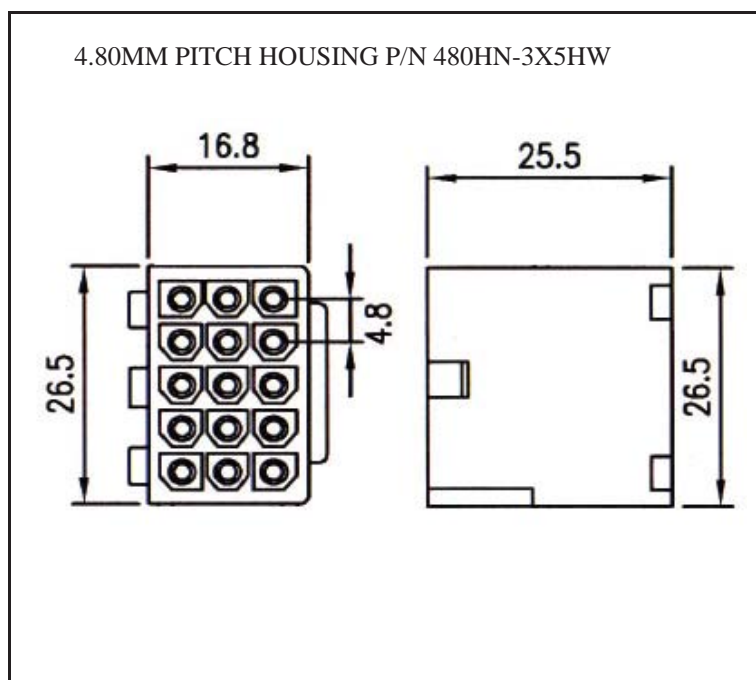

### ORDERING INFORMATION:

P/N **K** **x****x****x****x****x****x****x** - **x****x** C M

1. HOUSING TYPE AT 2 ENDS:

"480HN" 4.80MM PITCH Ø1.58MM WIRE HOUSING TO HOUSING (WIRING 1:1)

"480H7" DITTO, BUT SAME DIRECTION OF CONTACTS AT 2 ENDS (WIRING 1:N)

### ORDERING INFORMATION:

P/N K xxxxxx xx - xx C M

1            2            3

1. HOUSING TYPE AT 2 ENDS:

"480HN" 4.80MM PITCH Ø1.58MM WIRE HOUSING TO HOUSING (WIRING 1:1)

"480H7" DITTO, BUT SAME DIRECTION OF CONTACTS AT 2 ENDS (WIRING 1:N)

"480HX" DITTO, BUT HOUSING TO 3MM TINNED END

2. NO. OF CONTACTS:

1X2, 1X3, 1X4, 2X3, 3X3, 3X4, 3X5

3. LENGTH IN CM (CENTIMETERS)

### ORDERING INFORMATION:

P/N **K** **x****x****x****x****x****x** - **x****x** C M

1. HOUSING TYPE AT 2 ENDS:

"480HN" 4.80MM PITCH Ø1.58MM WIRE HOUSING TO HOUSING (WIRING 1:1)

"480H7" DITTO, BUT SAME DIRECTION OF CONTACTS AT 2 ENDS (WIRING 1:N)