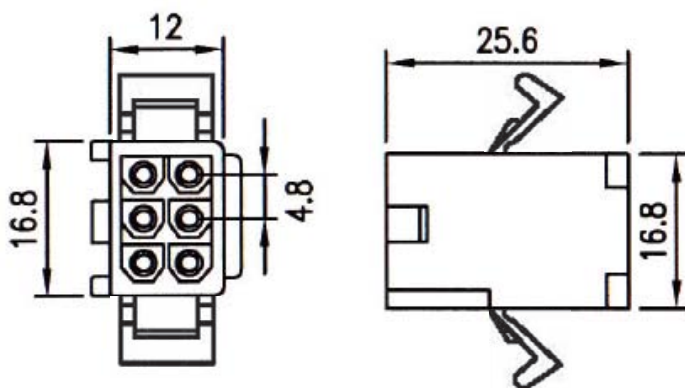

### ORDERING INFORMATION:

P/N K xxxxxx xxx - xxx C M

1            2            3

1. HOUSING TYPE AT 2 ENDS:

"480HM" 4.80MM PITCH Ø1.58MM WIRE HOUSING TO HOUSING (WIRING 1:1)

"480H6" DITTO, BUT SAME DIRECTION OF CONTACTS AT 2 ENDS (WIRING 1:N)

"480HW" DITTO, BUT HOUSING TO 3MM TINNED END

2. NO. OF CONTACTS:

1X2, 1X3, 1X4, 2X3, 3X3, 3X4, 3X5

3. LENGTH IN CM (CENTIMETERS)

## WIRE HARNESS CABLE WITH 2\*4.80MM PITCH WIRE-TO-WIRE CRIMPED HOUSINGS (M2)

K480HM2X3

4.80MM PITCH HOUSING P/N 480HM-2X3HW

K480H6

K480HW

### ORDERING INFORMATION:

P/N K xxxxxx xxx - xx C M

1. HOUSING TYPE AT 2 ENDS:

"480HM" 4.80MM PITCH Ø1.58MM WIRE HOUSING TO HOUSING (WIRING 1:1)

"480H6" DITTO, BUT SAME DIRECTION OF CONTACTS AT 2 ENDS (WIRING 1:N)