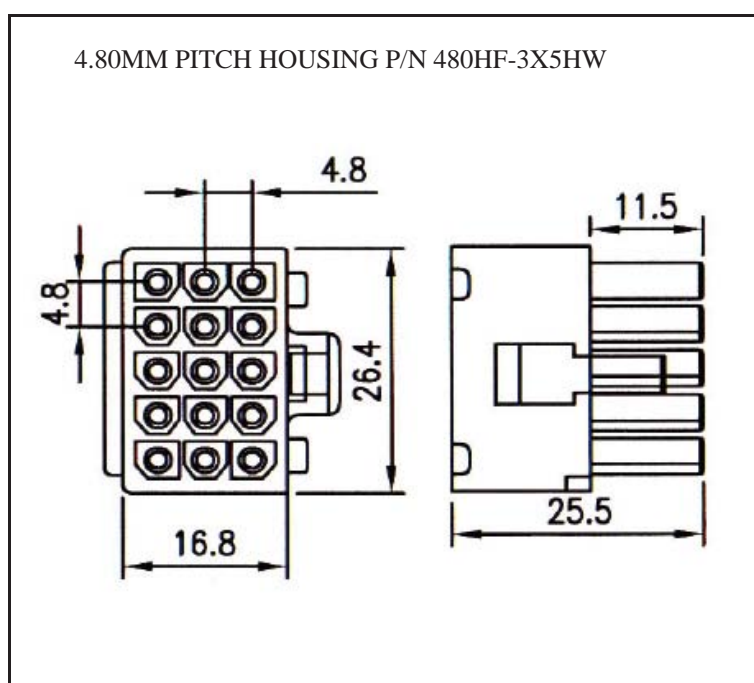

WIRE HARNESS CABLE WITH 2*4.80MM PITCH WIRE-TO-WIRE CRIMPED HOUSINGS (F3)

ORDERING INFORMATION:

P/N K 1 2 3 CM

1. HOUSING TYPE AT 2 ENDS:

- "480HF" 4.80MM PITCH Ø1.58MM WIRE HOUSING TO HOUSING (WIRING 1:1)
- "480H1" DITTO, BUT SAME DIRECTION OF CONTACTS AT 2 ENDS (WIRING 1:N)
- "480HT" DITTO, BUT HOUSING TO 3MM TINNED END

2. NO. OF CONTACTS:

- 1X2, 1X3, 1X4, 2X3, 3X3, 3X4, 3X5

3. LENGTH IN CM (CENTIMETERS)