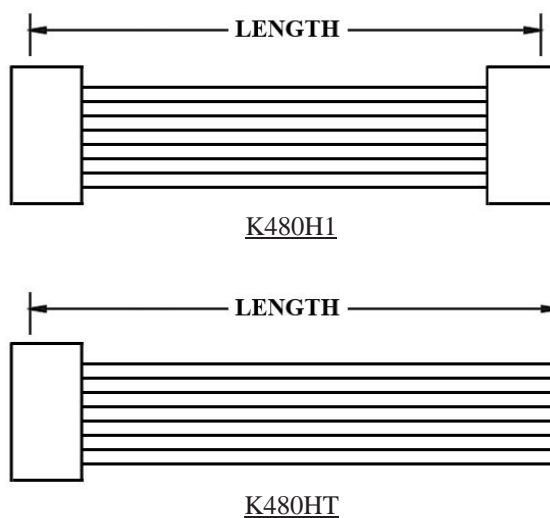

WIRE HARNESS CABLE WITH 2*4.80MM PITCH WIRE-TO-WIRE CRIMPED HOUSINGS (F3)

ORDERING INFORMATION:

P/N K 1 2 3 CM

1. HOUSING TYPE AT 2 ENDS:

- "480HF" 4.80MM PITCH Ø1.58MM WIRE HOUSING TO HOUSING (WIRING 1:1)
- "480H1" DITTO, BUT SAME DIRECTION OF CONTACTS AT 2 ENDS (WIRING 1:N)
- "480HT" DITTO, BUT HOUSING TO 3MM TINNED END

2. NO. OF CONTACTS:

- 1X2, 1X3, 1X4, 2X3, 3X3, 3X4, 3X5

3. LENGTH IN CM (CENTIMETERS)