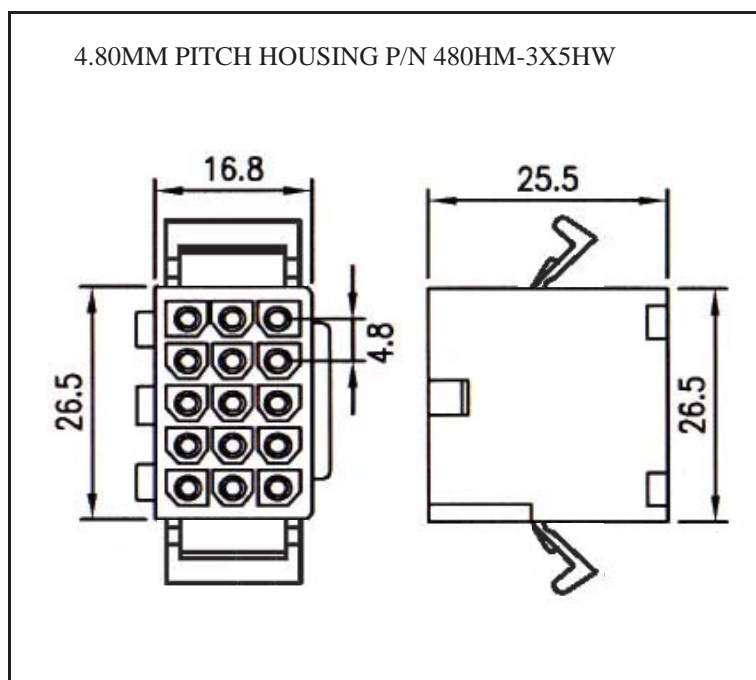

### ORDERING INFORMATION:

P/N K xxxxxx xxx - xx C M

1. HOUSING TYPE AT 2 ENDS:

"480HM" 4.80MM PITCH Ø1.58MM WIRE HOUSING TO HOUSING (WIRING 1:1)

"480H6" DITTO, BUT SAME DIRECTION OF CONTACTS AT 2 ENDS (WIRING 1:N)

"480HW" DITTO, BUT HOUSING TO 3MM TINNED END

2. NO. OF CONTACTS:

1X2, 1X3, 1X4, 2X3, 3X3, 3X4, 3X5

3. LENGTH IN CM (CENTIMETERS)

### ORDERING INFORMATION:

P/N K xxxxxx xxx - xx C M

1                    2                    3

1. HOUSING TYPE AT 2 ENDS:

"480HM" 4.80MM PITCH Ø1.58MM WIRE HOUSING TO HOUSING (WIRING 1:1)

"480H6" DITTO, BUT SAME DIRECTION OF CONTACTS AT 2 ENDS (WIRING 1:N)