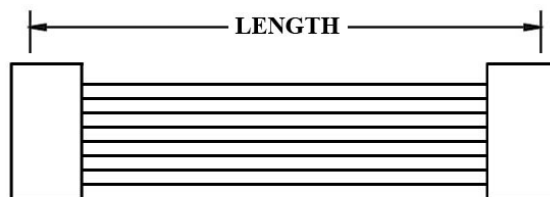

## WIRE HARNESS CABLE WITH 2\*4.80MM PITCH WIRE-TO-WIRE CRIMPED HOUSINGS (F1)

K480HF1X4

4.80MM PITCH HOUSING P/N 480HF-1X4HW

K480H1

K480HT

#### 1. HOUSING TYPE AT 2 ENDS:

"480HF" 4.80MM PITCH Ø1.58MM WIRE HOUSING TO HOUSING (WIRING 1:1)

"480H1" DITTO, BUT SAME DIRECTION OF CONTACTS AT 2 ENDS (WIRING 1:N)

"480HT" DITTO, BUT HOUSING TO 3MM TINNED END

### ORDERING INFORMATION:

P/N K xxxxxx xx - xx C M

1            2            3

1. HOUSING TYPE AT 2 ENDS:

"480HN" 4.80MM PITCH Ø1.58MM WIRE HOUSING TO HOUSING (WIRING 1:1)

"480H7" DITTO, BUT SAME DIRECTION OF CONTACTS AT 2 ENDS (WIRING 1:N)

### ORDERING INFORMATION:

P/N **K** **x****x****x****x****x****x** - **x****x** C M

1. HOUSING TYPE AT 2 ENDS:

"480HN" 4.80MM PITCH Ø1.58MM WIRE HOUSING TO HOUSING (WIRING 1:1)

"480H7" DITTO, BUT SAME DIRECTION OF CONTACTS AT 2 ENDS (WIRING 1:N)