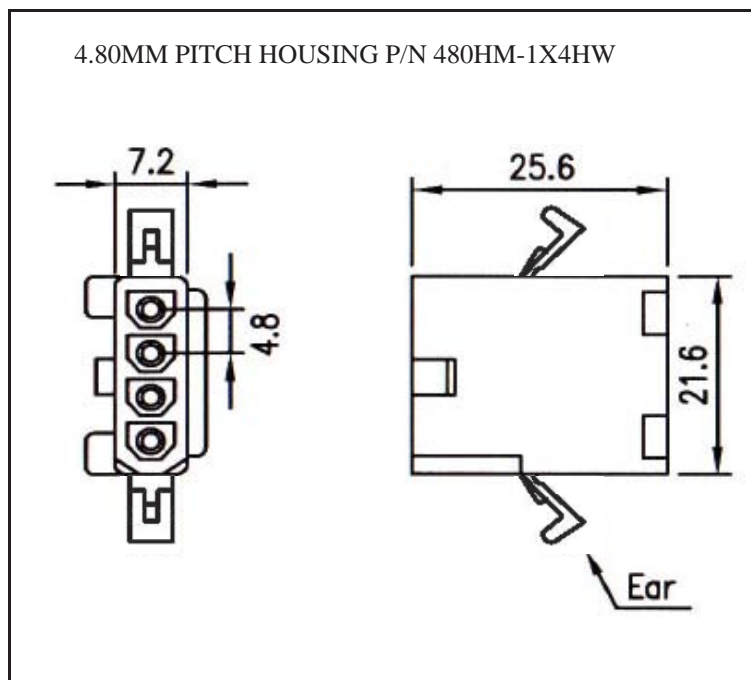

### ORDERING INFORMATION:

P/N K 1 2 3 CM

1. HOUSING TYPE AT 2 ENDS:

- "480HF" 4.80MM PITCH Ø1.58MM WIRE HOUSING TO HOUSING (WIRING 1:1)
- "480H1" DITTO, BUT SAME DIRECTION OF CONTACTS AT 2 ENDS (WIRING 1:N)
- "480HT" DITTO, BUT HOUSING TO 3MM TINNED END

2. NO. OF CONTACTS:

- 1X2, 1X3, 1X4, 2X3, 3X3, 3X4, 3X5

3. LENGTH IN CM (CENTIMETERS)

### ORDERING INFORMATION:

P/N K xxxxxx xxx - xxx C M

1            2            3

1. HOUSING TYPE AT 2 ENDS:

"480HM" 4.80MM PITCH Ø1.58MM WIRE HOUSING TO HOUSING (WIRING 1:1)

"480H6" DITTO, BUT SAME DIRECTION OF CONTACTS AT 2 ENDS (WIRING 1:N)

### ORDERING INFORMATION:

P/N **K** **x****x****x****x****x****x** - **x****x** C M

1. HOUSING TYPE AT 2 ENDS:

"480HN" 4.80MM PITCH Ø1.58MM WIRE HOUSING TO HOUSING (WIRING 1:1)

"480H7" DITTO, BUT SAME DIRECTION OF CONTACTS AT 2 ENDS (WIRING 1:N)