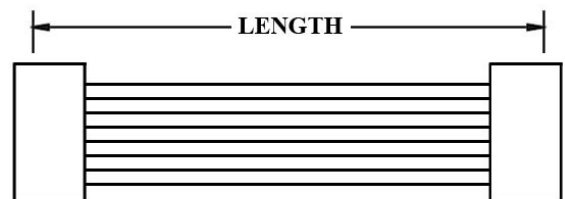

WIRE HARNESS CABLE WITH 2*4.80MM PITCH WIRE-TO-WIRE CRIMPED HOUSINGS (M2)

K480HM2X3

4.80MM PITCH HOUSING P/N 480HM-2X3HW

K480H6

K480HW

ORDERING INFORMATION:

P/N K xxxxxx xxx - xx C M

1. HOUSING TYPE AT 2 ENDS:

"480HM" 4.80MM PITCH Ø1.58MM WIRE HOUSING TO HOUSING (WIRING 1:1)

"480H6" DITTO, BUT SAME DIRECTION OF CONTACTS AT 2 ENDS (WIRING 1:N)

"480HW" DITTO, BUT HOUSING TO 3MM TINNED END

2. NO. OF CONTACTS:

1X2, 1X3, 1X4, 2X3, 3X3, 3X4, 3X5

3. LENGTH IN CM (CENTIMETERS)