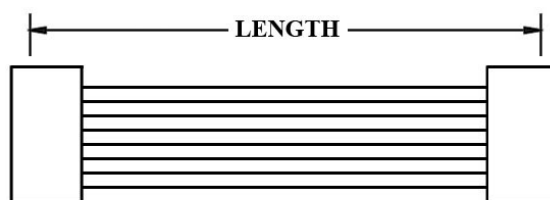

### ORDERING INFORMATION:

P/N **K** **x****x****x****x****x****x****x** - **x****x** C M

1. HOUSING TYPE AT 2 ENDS:

"480HN" 4.80MM PITCH Ø1.58MM WIRE HOUSING TO HOUSING (WIRING 1:1)

"480H7" DITTO, BUT SAME DIRECTION OF CONTACTS AT 2 ENDS (WIRING 1:N)

"480HX" DITTO, BUT HOUSING TO 3MM TINNED END

2. NO. OF CONTACTS:

1X2, 1X3, 1X4, 2X3, 3X3, 3X4, 3X5

3. LENGTH IN CM (CENTIMETERS)

## WIRE HARNESS CABLE WITH 2\*4.80MM PITCH WIRE-TO-WIRE CRIMPED HOUSINGS (M5)

K480HN2X3

K480H7

K480HX