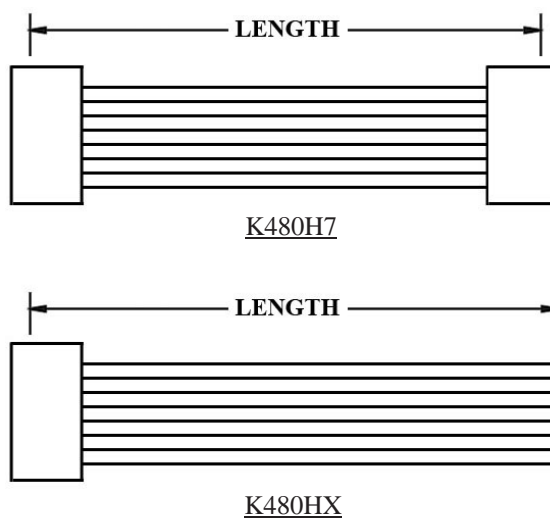

### ORDERING INFORMATION:

P/N K xxxxxx xxx - xx C M

1                    2                    3

1. HOUSING TYPE AT 2 ENDS:

"480HM" 4.80MM PITCH Ø1.58MM WIRE HOUSING TO HOUSING (WIRING 1:1)

"480H6" DITTO, BUT SAME DIRECTION OF CONTACTS AT 2 ENDS (WIRING 1:N)

"480HW" DITTO, BUT HOUSING TO 3MM TINNED END

2. NO. OF CONTACTS:

1X2, 1X3, 1X4, 2X3, 3X3, 3X4, 3X5

3. LENGTH IN CM (CENTIMETERS)

## WIRE HARNESS CABLE WITH 2\*4.80MM PITCH WIRE-TO-WIRE CRIMPED HOUSINGS (M4)

K480HN1X4

### ORDERING INFORMATION:

P/N **K** **x****x****x****x****x****x****x** - **x****x** C M

1. HOUSING TYPE AT 2 ENDS:

"480HN" 4.80MM PITCH Ø1.58MM WIRE HOUSING TO HOUSING (WIRING 1:1)

"480H7" DITTO, BUT SAME DIRECTION OF CONTACTS AT 2 ENDS (WIRING 1:N)