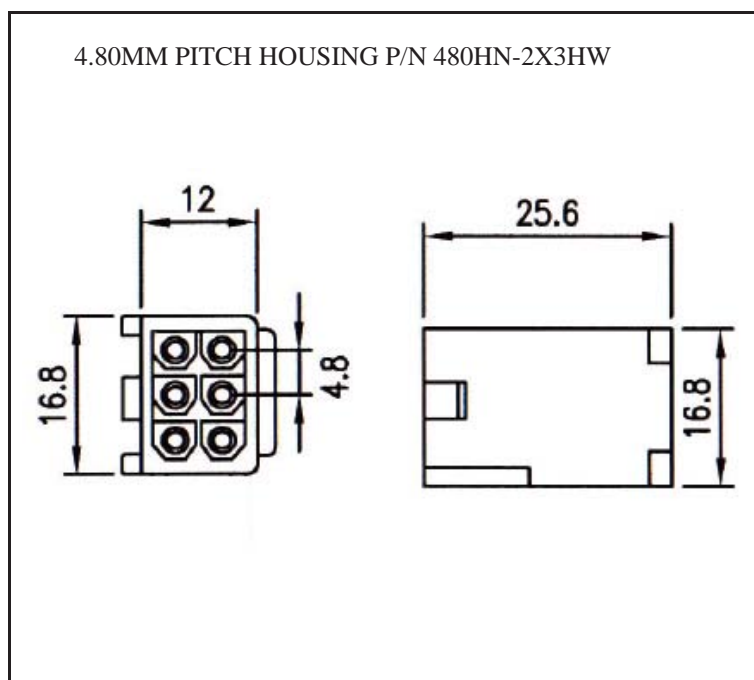

WIRE HARNESS CABLE WITH 2*4.80MM PITCH WIRE-TO-WIRE CRIMPED HOUSINGS (M5)

K480HN2X3

K480H7

K480HX

ORDERING INFORMATION:

P/N K xxxxxx xx - xx C M

1   2   3

1. HOUSING TYPE AT 2 ENDS:

"480HN" 4.80MM PITCH Ø1.58MM WIRE HOUSING TO HOUSING (WIRING 1:1)

"480H7" DITTO, BUT SAME DIRECTION OF CONTACTS AT 2 ENDS (WIRING 1:N)

"480HX" DITTO, BUT HOUSING TO 3MM TINNED END

2. NO. OF CONTACTS:

1X2, 1X3, 1X4, 2X3, 3X3, 3X4, 3X5

3. LENGTH IN CM (CENTIMETERS)