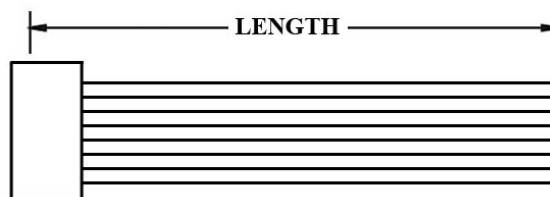

### ORDERING INFORMATION:

P/N **K** **x****x****x****x****x****x****x** - **x****x** C M

1. HOUSING TYPE AT 2 ENDS:

"480HN" 4.80MM PITCH Ø1.58MM WIRE HOUSING TO HOUSING (WIRING 1:1)

"480H7" DITTO, BUT SAME DIRECTION OF CONTACTS AT 2 ENDS (WIRING 1:N)

"480HX" DITTO, BUT HOUSING TO 3MM TINNED END

2. NO. OF CONTACTS:

1X2, 1X3, 1X4, 2X3, 3X3, 3X4, 3X5

3. LENGTH IN CM (CENTIMETERS)

## WIRE HARNESS CABLE WITH 2\*4.80MM PITCH WIRE-TO-WIRE CRIMPED HOUSINGS (M5)

K480HN2X3

K480H7

K480HX