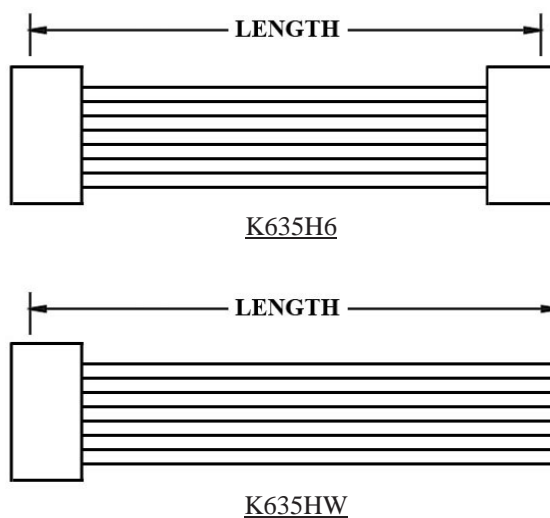

ORDERING INFORMATION:

P/N **K** **x x x x x x x** - **x x** C M

1   2   3

1. HOUSING TYPE AT 2 ENDS:

"635HM" 6.35MM PITCH Ø2.1MM WIRE HOUSING TO HOUSING (WIRING 1:1)

"635H6" DITTO, BUT SAME DIRECTION OF CONTACTS AT 2 ENDS (WIRING 1:N)

"635HW" DITTO, BUT HOUSING TO 3MM TINNED END

2. NO. OF CONTACTS:

1X2, 1X3, 1X4, 1X5, 2X3, 3X3, 3X4, 3X5

3. LENGTH IN CM (CENTIMETERS)