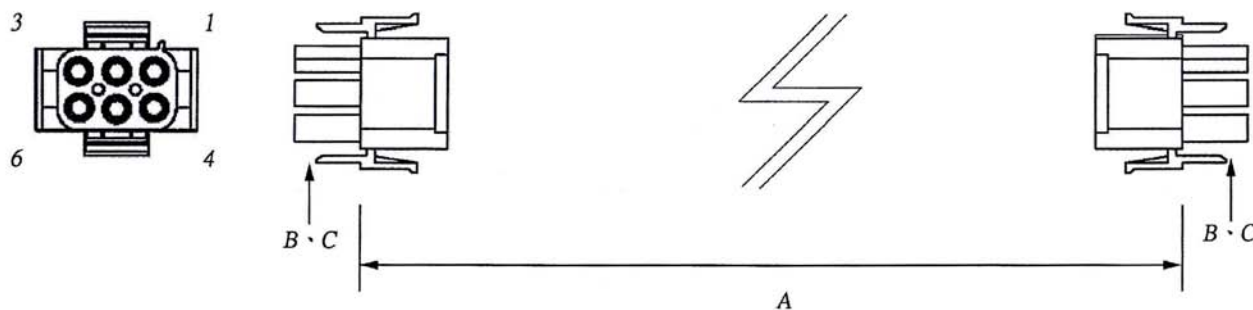

WIRE HARNESS CABLE WITH 6.35MM PITCH WIRE-TO-WIRE CRIMPED HOUSINGS (F2)

K635HF2X3