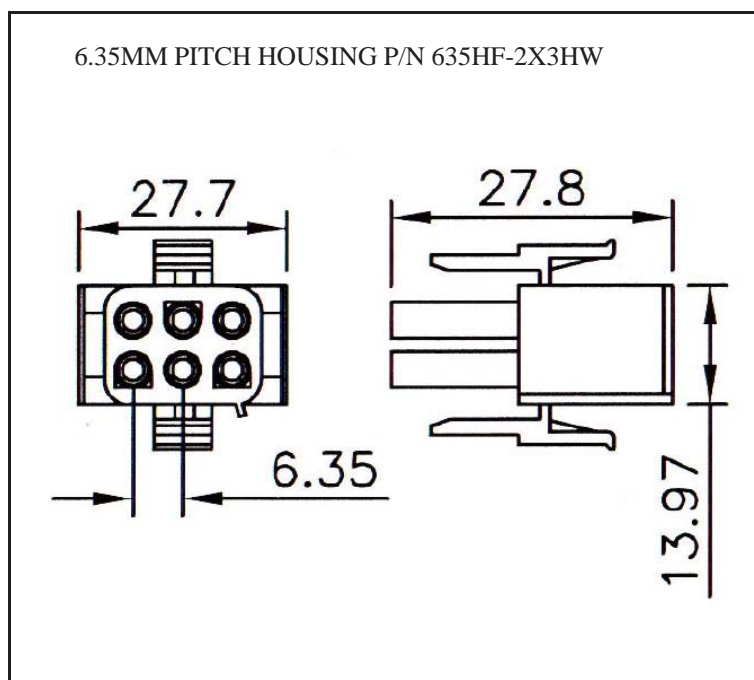

### ORDERING INFORMATION:

P/N K 1 2 3 CM

1. HOUSING TYPE AT 2 ENDS:

"635HF" 6.35MM PITCH Ø2.1MM WIRE HOUSING TO HOUSING (WIRING 1:1)

"635H1" DITTO, BUT SAME DIRECTION OF CONTACTS AT 2 ENDS (WIRING 1:N)

"635HT" DITTO, BUT HOUSING TO 3MM TINNED END

2. NO. OF CONTACTS:

1X2, 1X3, 1X4, 1X5, 2X3, 3X3, 3X4, 3X5

3. LENGTH IN CM (CENTIMETERS)

### ORDERING INFORMATION:

P/N K xxxxxx xx - xx C M

1            2            3

1. HOUSING TYPE AT 2 ENDS:

"635HF" 6.35MM PITCH Ø2.1MM WIRE HOUSING TO HOUSING (WIRING 1:1)

"635H1" DITTO, BUT SAME DIRECTION OF CONTACTS AT 2 ENDS (WIRING 1:N)

### ORDERING INFORMATION:

P/N K xxxxxx xx - xx C M

1            2            3

1. HOUSING TYPE AT 2 ENDS:

"635HM" 6.35MM PITCH Ø2.1MM WIRE HOUSING TO HOUSING (WIRING 1:1)

"635H6" DITTO, BUT SAME DIRECTION OF CONTACTS AT 2 ENDS (WIRING 1:N)