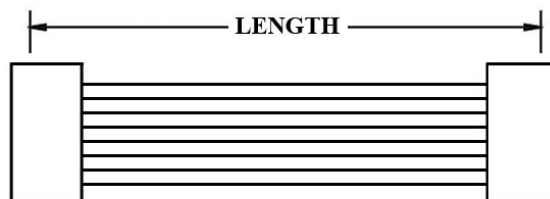

ORDERING INFORMATION:

P/N K 1 2 3 XXXXXX - XX C M

1. HOUSING TYPE AT 2 ENDS:

"635HM" 6.35MM PITCH Ø2.1MM WIRE HOUSING TO HOUSING (WIRING 1:1)

"635H6" DITTO, BUT SAME DIRECTION OF CONTACTS AT 2 ENDS (WIRING 1:N)

"635HW" DITTO, BUT HOUSING TO 3MM TINNED END

2. NO. OF CONTACTS:

1X2, 1X3, 1X4, 1X5, 2X3, 3X3, 3X4, 3X5

3. LENGTH IN CM (CENTIMETERS)