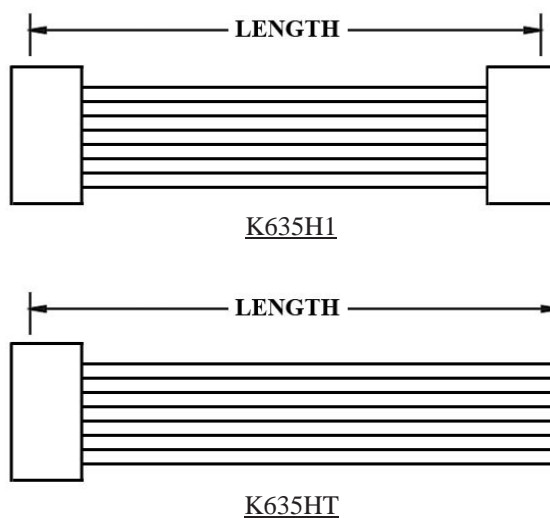

ORDERING INFORMATION:

P/N K xxxxxx xx - xx C M

1   2   3

1. HOUSING TYPE AT 2 ENDS:

"635HF" 6.35MM PITCH Ø2.1MM WIRE HOUSING TO HOUSING (WIRING 1:1)

"635H1" DITTO, BUT SAME DIRECTION OF CONTACTS AT 2 ENDS (WIRING 1:N)

"635HT" DITTO, BUT HOUSING TO 3MM TINNED END

2. NO. OF CONTACTS:

1X2, 1X3, 1X4, 1X5, 2X3, 3X3, 3X4, 3X5

3. LENGTH IN CM (CENTIMETERS)