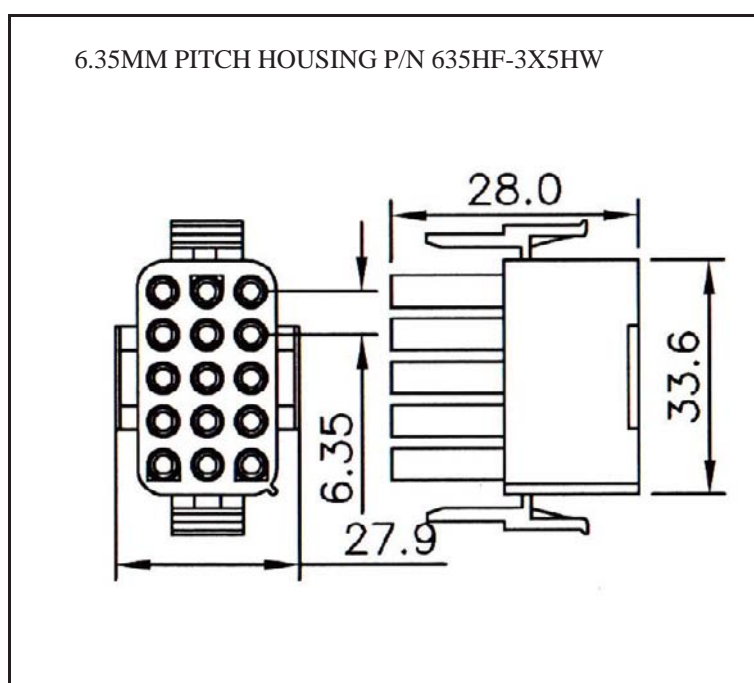

ORDERING INFORMATION:

P/N K xxxxxx xx - xx C M

1   2   3

1. HOUSING TYPE AT 2 ENDS:

"635HF" 6.35MM PITCH Ø2.1MM WIRE HOUSING TO HOUSING (WIRING 1:1)

"635H1" DITTO, BUT SAME DIRECTION OF CONTACTS AT 2 ENDS (WIRING 1:N)

"635HT" DITTO, BUT HOUSING TO 3MM TINNED END

2. NO. OF CONTACTS:

1X2, 1X3, 1X4, 1X5, 2X3, 3X3, 3X4, 3X5

3. LENGTH IN CM (CENTIMETERS)