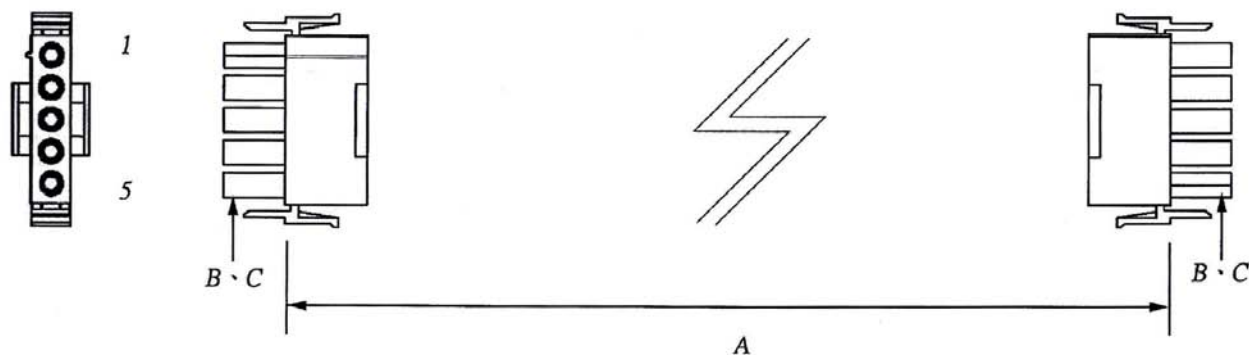

WIRE HARNESS CABLE WITH 6.35MM PITCH WIRE-TO-WIRE CRIMPED HOUSINGS (F1)

K635HF1X5