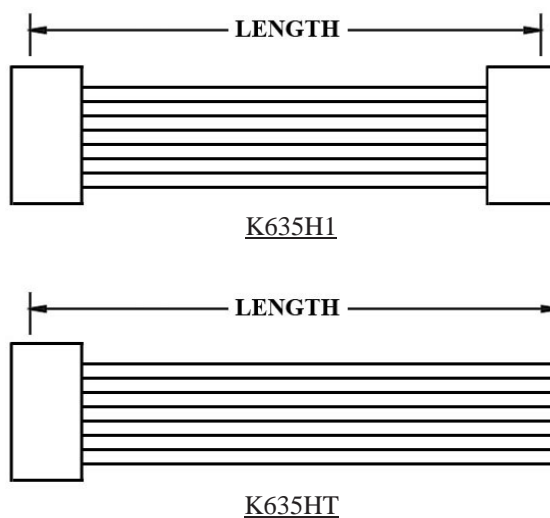

## WIRE HARNESS CABLE WITH 6.35MM PITCH WIRE-TO-WIRE CRIMPED HOUSINGS (F1)

K635HF1X5

### ORDERING INFORMATION:

P/N K 1 2 3 CM

1. HOUSING TYPE AT 2 ENDS:

"635HF" 6.35MM PITCH Ø2.1MM WIRE HOUSING TO HOUSING (WIRING 1:1)

"635H1" DITTO, BUT SAME DIRECTION OF CONTACTS AT 2 ENDS (WIRING 1:N)

"635HT" DITTO, BUT HOUSING TO 3MM TINNED END

"635H6" DITTO, BUT SAME DIRECTION OF CONTACTS AT 2 ENDS (WIRING 1:N)

"635HW" DITTO, BUT HOUSING TO 3MM TINNED END

2. NO. OF CONTACTS:

1X2, 1X3, 1X4, 1X5, 2X3, 3X3, 3X4, 3X5

3. LENGTH IN CM (CENTIMETERS)

### 3. LENGTH IN CM (CENTIMETERS)