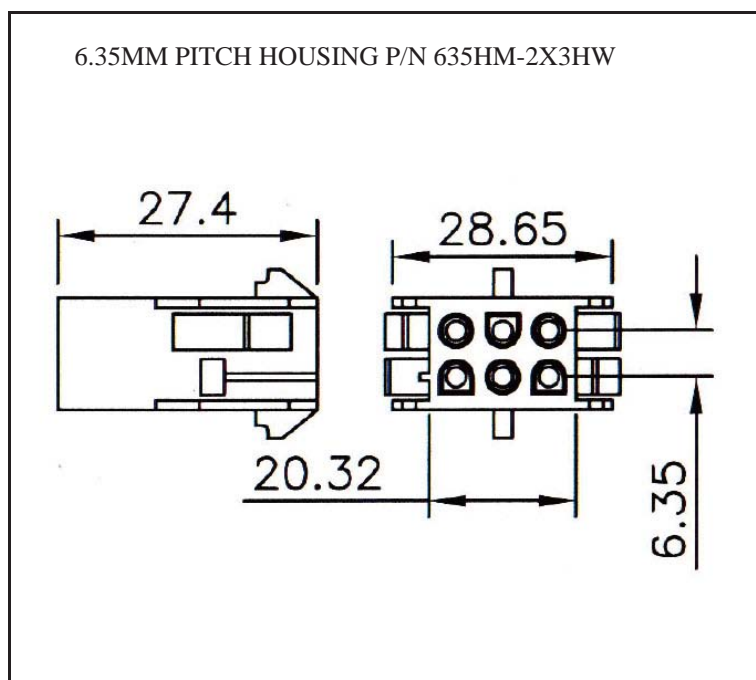

### ORDERING INFORMATION:

P/N K xxxxxx xx - xx C M

1            2            3

1. HOUSING TYPE AT 2 ENDS:

"635HM" 6.35MM PITCH Ø2.1MM WIRE HOUSING TO HOUSING (WIRING 1:1)

"635H6" DITTO, BUT SAME DIRECTION OF CONTACTS AT 2 ENDS (WIRING 1:N)

"635HW" DITTO, BUT HOUSING TO 3MM TINNED END

2. NO. OF CONTACTS:

1X2, 1X3, 1X4, 1X5, 2X3, 3X3, 3X4, 3X5

3. LENGTH IN CM (CENTIMETERS)

### ORDERING INFORMATION:

P/N **K** **x x x x x x x** - **x x** C M

1                      2                      3

1. HOUSING TYPE AT 2 ENDS:

"635HM" 6.35MM PITCH Ø2.1MM WIRE HOUSING TO HOUSING (WIRING 1:1)