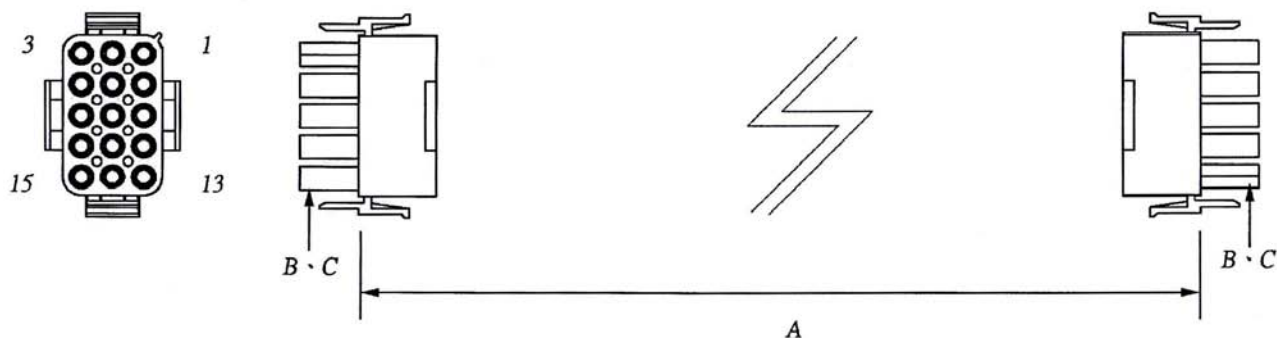

WIRE HARNESS CABLE WITH 6.35MM PITCH WIRE-TO-WIRE CRIMPED HOUSINGS (F3)

K635HF3X5