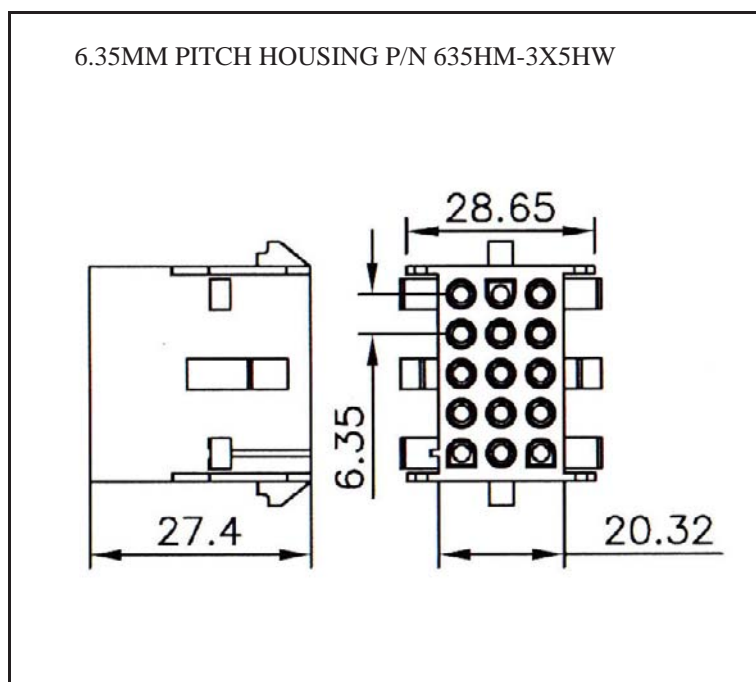

ORDERING INFORMATION:

P/N K 1 2 3 XXXXXX - XX C M

1. HOUSING TYPE AT 2 ENDS:

"635HM" 6.35MM PITCH Ø2.1MM WIRE HOUSING TO HOUSING (WIRING 1:1)

"635H6" DITTO, BUT SAME DIRECTION OF CONTACTS AT 2 ENDS (WIRING 1:N)

"635HW" DITTO, BUT HOUSING TO 3MM TINNED END

2. NO. OF CONTACTS:

1X2, 1X3, 1X4, 1X5, 2X3, 3X3, 3X4, 3X5

3. LENGTH IN CM (CENTIMETERS)