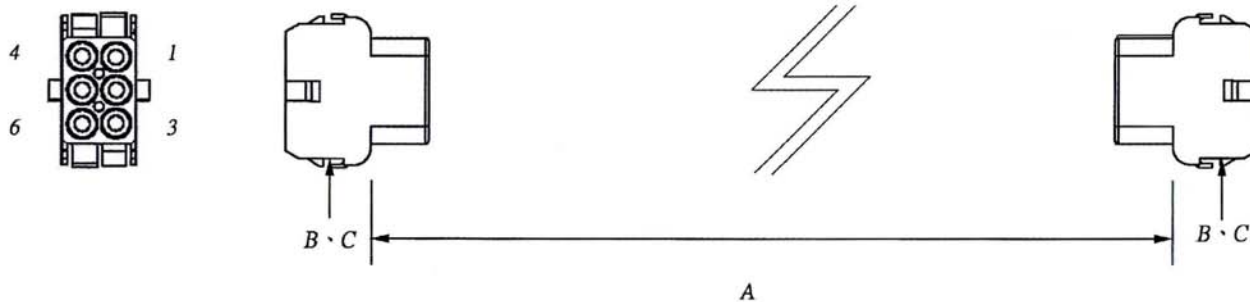

WIRE HARNESS CABLE WITH 6.35MM PITCH WIRE-TO-WIRE CRIMPED HOUSINGS (M2)

K635HM2X3