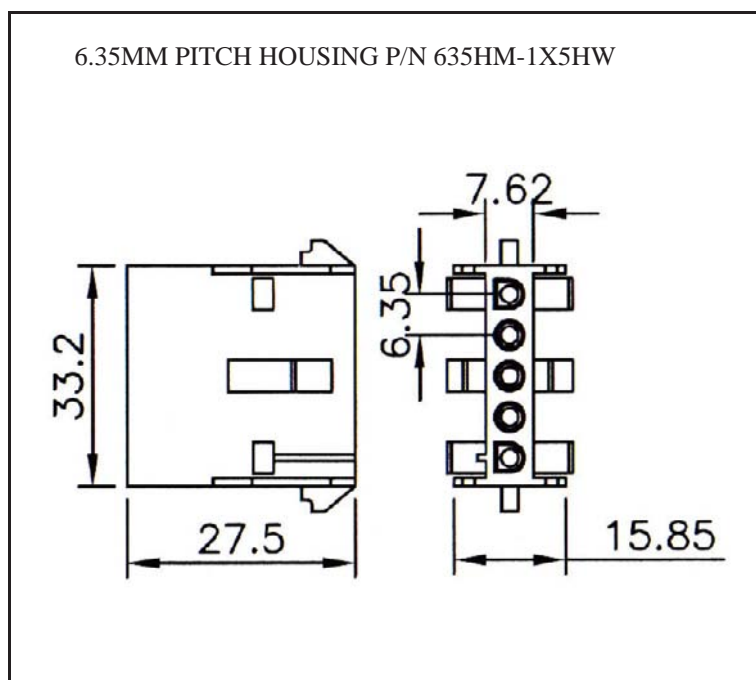

### ORDERING INFORMATION:

P/N K xxxxxx xx - xx C M

1            2            3

1. HOUSING TYPE AT 2 ENDS:

"635HF" 6.35MM PITCH Ø2.1MM WIRE HOUSING TO HOUSING (WIRING 1:1)

"635H1" DITTO, BUT SAME DIRECTION OF CONTACTS AT 2 ENDS (WIRING 1:N)

### ORDERING INFORMATION:

P/N K xxxxxx xx - xx C M

1            2            3

1. HOUSING TYPE AT 2 ENDS:

"635HM" 6.35MM PITCH Ø2.1MM WIRE HOUSING TO HOUSING (WIRING 1:1)

"635H6" DITTO, BUT SAME DIRECTION OF CONTACTS AT 2 ENDS (WIRING 1:N)