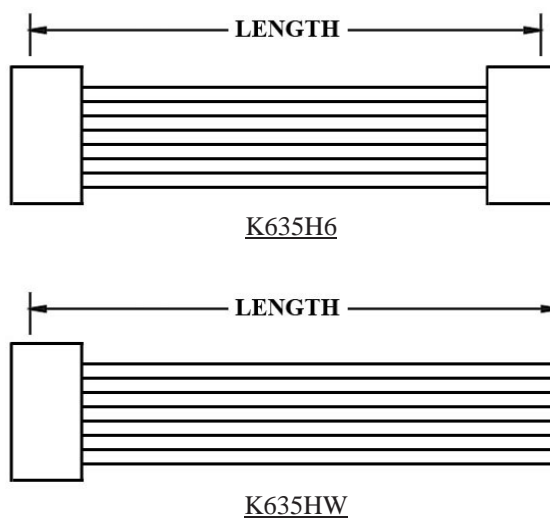

ORDERING INFORMATION:

P/N K xxxxxx xx - xx C M

1   2   3

1. HOUSING TYPE AT 2 ENDS:

"635HM" 6.35MM PITCH Ø2.1MM WIRE HOUSING TO HOUSING (WIRING 1:1)

"635H6" DITTO, BUT SAME DIRECTION OF CONTACTS AT 2 ENDS (WIRING 1:N)

"635HW" DITTO, BUT HOUSING TO 3MM TINNED END

2. NO. OF CONTACTS:

1X2, 1X3, 1X4, 1X5, 2X3, 3X3, 3X4, 3X5

3. LENGTH IN CM (CENTIMETERS)