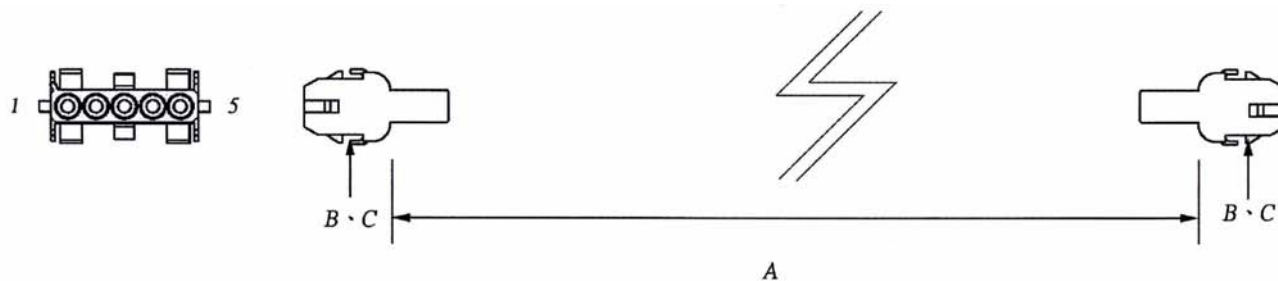

WIRE HARNESS CABLE WITH 6.35MM PITCH WIRE-TO-WIRE CRIMPED HOUSINGS (M1)

K635HM1X5