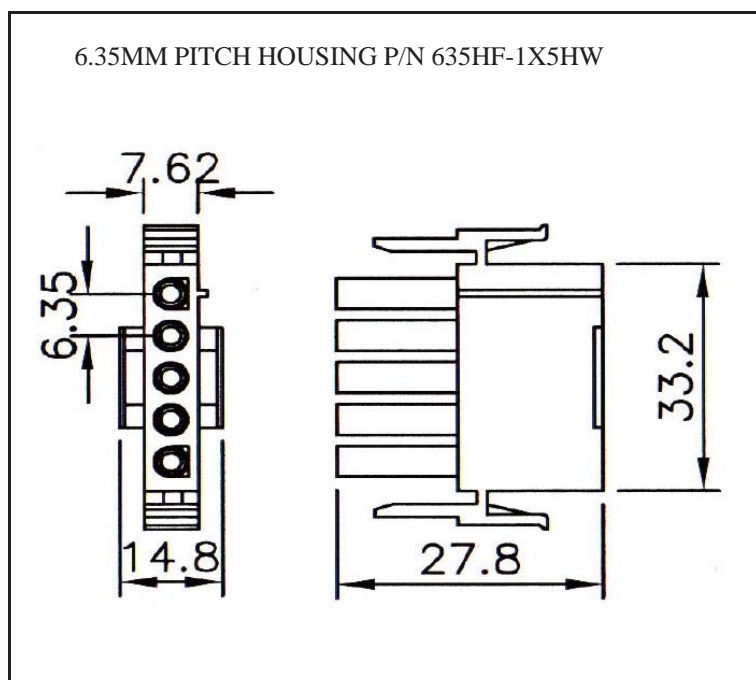

### ORDERING INFORMATION:

P/N K 1 2 3 CM

1. HOUSING TYPE AT 2 ENDS:

"635HF" 6.35MM PITCH Ø2.1MM WIRE HOUSING TO HOUSING (WIRING 1:1)

"635H1" DITTO, BUT SAME DIRECTION OF CONTACTS AT 2 ENDS (WIRING 1:N)

"635HT" DITTO, BUT HOUSING TO 3MM TINNED END

### ORDERING INFORMATION:

P/N K xxxxxx xx - xx C M

1            2            3

1. HOUSING TYPE AT 2 ENDS:

"635HF" 6.35MM PITCH Ø2.1MM WIRE HOUSING TO HOUSING (WIRING 1:1)

"635H1" DITTO, BUT SAME DIRECTION OF CONTACTS AT 2 ENDS (WIRING 1:N)

### ORDERING INFORMATION:

P/N K xxxxxx xx - xx C M

1            2            3

1. HOUSING TYPE AT 2 ENDS:

"635HM" 6.35MM PITCH Ø2.1MM WIRE HOUSING TO HOUSING (WIRING 1:1)

"635H6" DITTO, BUT SAME DIRECTION OF CONTACTS AT 2 ENDS (WIRING 1:N)