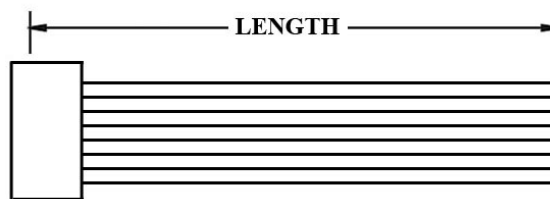

ORDERING INFORMATION:

P/N K 1 2 3 XXXXXX - XX C M

1. HOUSING TYPE AT 2 ENDS:

"635HM" 6.35MM PITCH Ø2.1MM WIRE HOUSING TO HOUSING (WIRING 1:1)

"635H6" DITTO, BUT SAME DIRECTION OF CONTACTS AT 2 ENDS (WIRING 1:N)

"635HW" DITTO, BUT HOUSING TO 3MM TINNED END

2. NO. OF CONTACTS:

1X2, 1X3, 1X4, 1X5, 2X3, 3X3, 3X4, 3X5

3. LENGTH IN CM (CENTIMETERS)