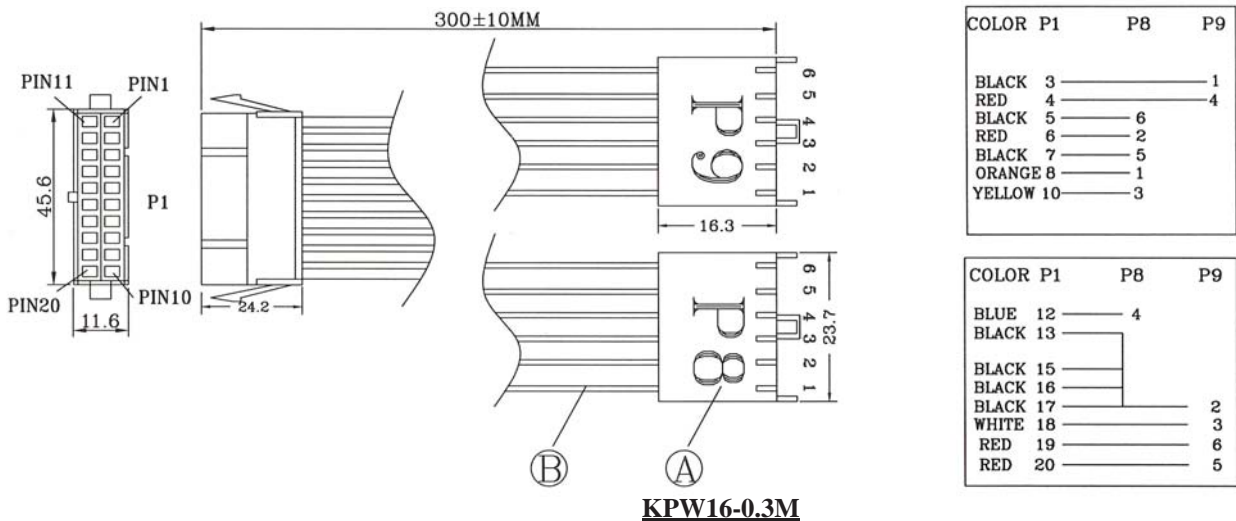

BIG 4P MALE TO BIG 4P FEMALE & SMALL 4P FEMALE POWER Y ADAPTOR CABLE 0.3M

P/N KPW04-0.2M

BIG 4P FEMALE TO 2*BIG 4P MALE POWER Y ADAPTOR CABLE 0.2M

NOTE: The other cable lengths upon request.

POWER CABLE ASSEMBLY (2)

ORDERING INFORMATION:

P/N K P W 0 5 - 0.2 M

BIG 4P MALE TO SMALL 4P FEMALE POWER ADAPTOR CABLE 0.2M

P/N K P W 0 6 - 0.2 M

SMALL 4P FEMALE TO SMALL 4P FEMALE POWER ADAPTOR CABLE 0.2M

P/N K P W 0 7 - 0.2 M

BIG 4P MALE TO BIG 4P FEMALE POWER ADAPTOR CABLE 0.2M

P/N K P W 0 8 - 0.2 M

BIG 4P FEMALE TO BIG 4P FEMALE POWER ADAPTOR CABLE 0.2M

NOTE: The other cable lengths upon request.

POWER CABLE ASSEMBLY (3)

ORDERING INFORMATION:

P/N K P W 1 1 - 0.3 M

20P MALE TO 20P FEMALE POWER ADAPTOR CABLE 0.3M