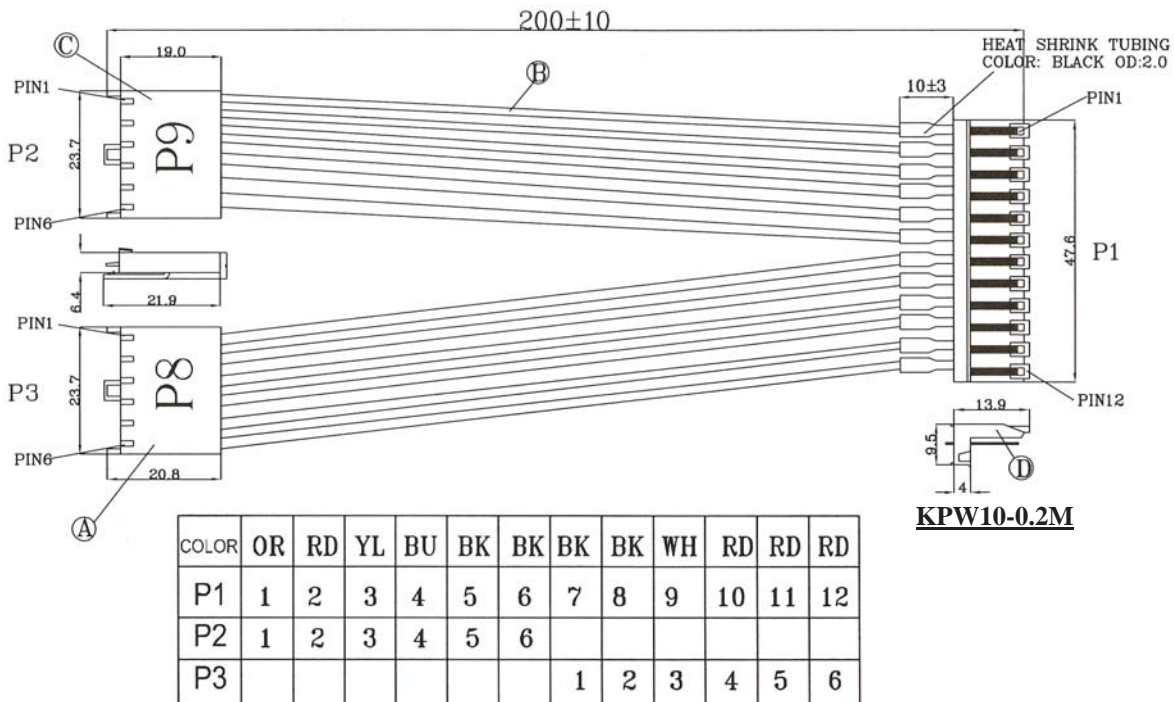

BIG 4P MALE TO BIG 4P FEMALE & SMALL 4P FEMALE POWER Y ADAPTOR CABLE 0.3M

P/N KPW04-0.2M

BIG 4P FEMALE TO 2*BIG 4P MALE POWER Y ADAPTOR CABLE 0.2M

NOTE: The other cable lengths upon request.

POWER CABLE ASSEMBLY (2)

ORDERING INFORMATION:

P/N K P W 0 5 - 0.2 M

BIG 4P MALE TO SMALL 4P FEMALE POWER ADAPTOR CABLE 0.2M

P/N K P W 0 6 - 0.2 M

SMALL 4P FEMALE TO SMALL 4P FEMALE POWER ADAPTOR CABLE 0.2M

P/N K P W 0 7 - 0.2 M

BIG 4P MALE TO BIG 4P FEMALE POWER ADAPTOR CABLE 0.2M

P/N K P W 0 8 - 0.2 M

BIG 4P FEMALE TO BIG 4P FEMALE POWER ADAPTOR CABLE 0.2M

NOTE: The other cable lengths upon request.

POWER CABLE ASSEMBLY (3)

ORDERING INFORMATION:

P/N K P W 1 1 - 0.3 M

20P MALE TO 20P FEMALE POWER ADAPTOR CABLE 0.3M

P/N K P W 1 6 - 0.3 M

20P MALE TO P8 FEMALE & P9 FEMALE POWER Y ADAPTOR CABLE 0.3M

NOTE: The other cable lengths upon request.

POWER CABLE ASSEMBLY (4)

ORDERING INFORMATION:

P/N KPW 20 - 0.15 M

BIG 4P MALE TO AMP 6P MALE POWER ADAPTOR CABLE 0.15M