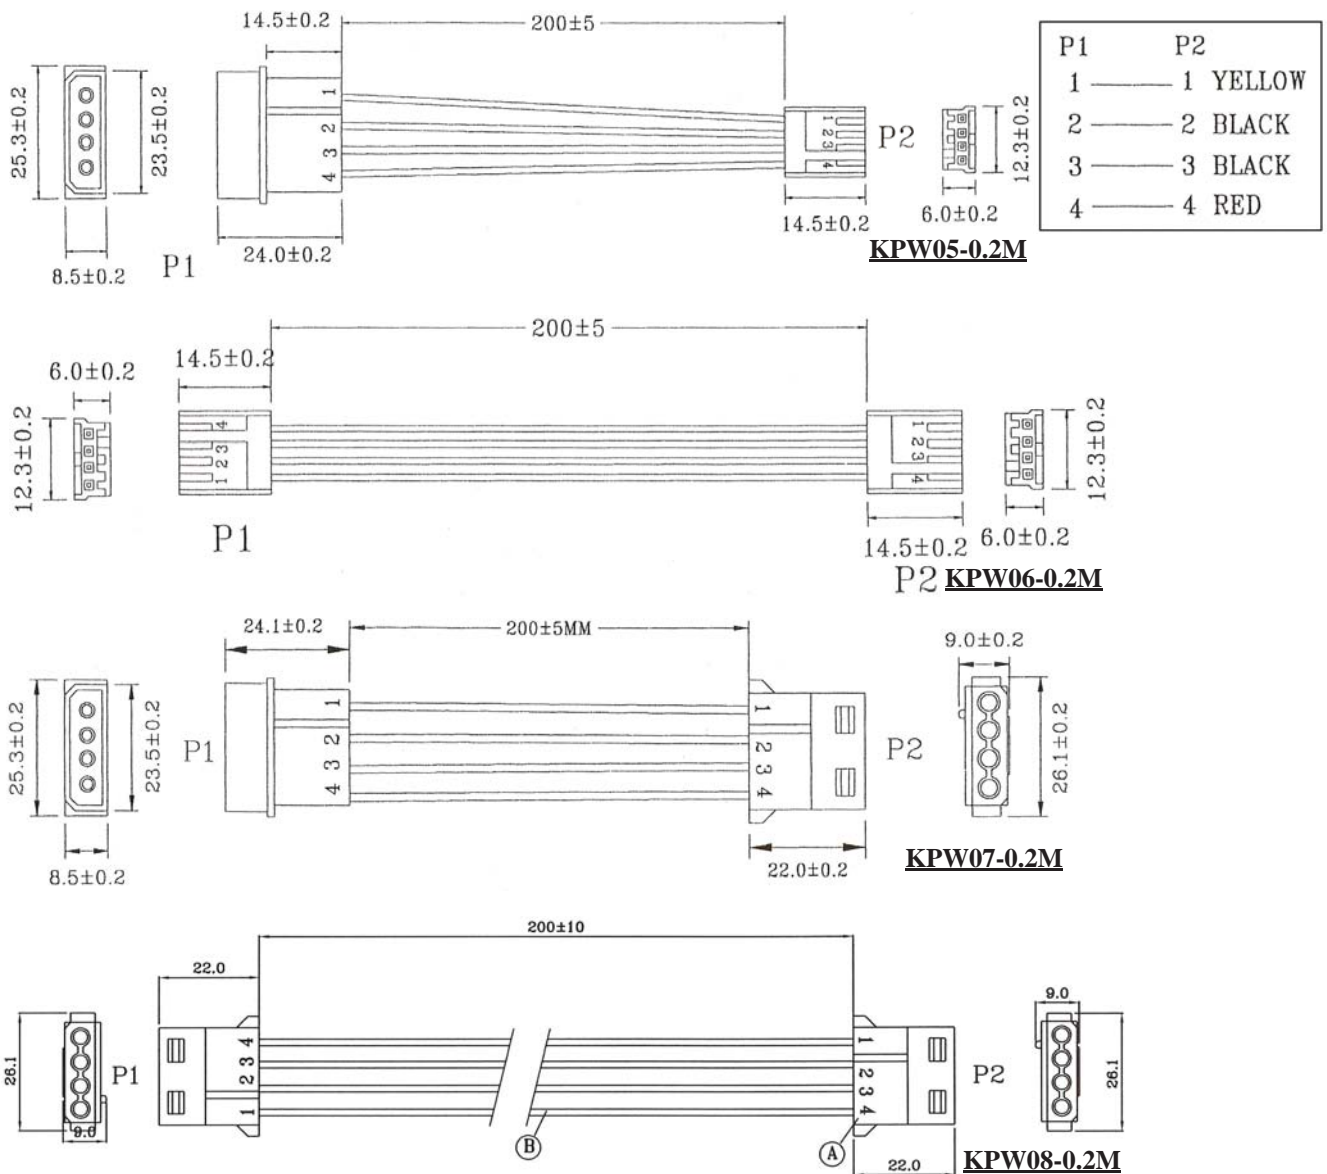

POWER CABLE ASSEMBLY (1)

KPW01-0.2M

KPW03-0.3M

KPW04-0.2M

ORDERING INFORMATION:

P/N KPW01-0.2M

BIG 4P MALE TO 2*SMALL 4P FEMALE POWER Y ADAPTOR CABLE 0.2M

P/N KPW03-0.3M

BIG 4P MALE TO BIG 4P FEMALE & SMALL 4P FEMALE POWER Y ADAPTOR CABLE 0.3M

P/N KPW04-0.2M

BIG 4P FEMALE TO 2*BIG 4P MALE POWER Y ADAPTOR CABLE 0.2M

NOTE: The other cable lengths upon request.

POWER CABLE ASSEMBLY (2)

ORDERING INFORMATION:

P/N K P W 0 5 - 0.2 M

BIG 4P MALE TO SMALL 4P FEMALE POWER ADAPTOR CABLE 0.2M

P/N K P W 0 6 - 0.2 M

SMALL 4P FEMALE TO SMALL 4P FEMALE POWER ADAPTOR CABLE 0.2M

P/N K P W 0 7 - 0.2 M

BIG 4P MALE TO BIG 4P FEMALE POWER ADAPTOR CABLE 0.2M

P/N K P W 0 8 - 0.2 M

BIG 4P FEMALE TO BIG 4P FEMALE POWER ADAPTOR CABLE 0.2M

NOTE: The other cable lengths upon request.

POWER CABLE ASSEMBLY (3)

ORDERING INFORMATION:

P/N K P W 1 1 - 0.3 M

20P MALE TO 20P FEMALE POWER ADAPTOR CABLE 0.3M