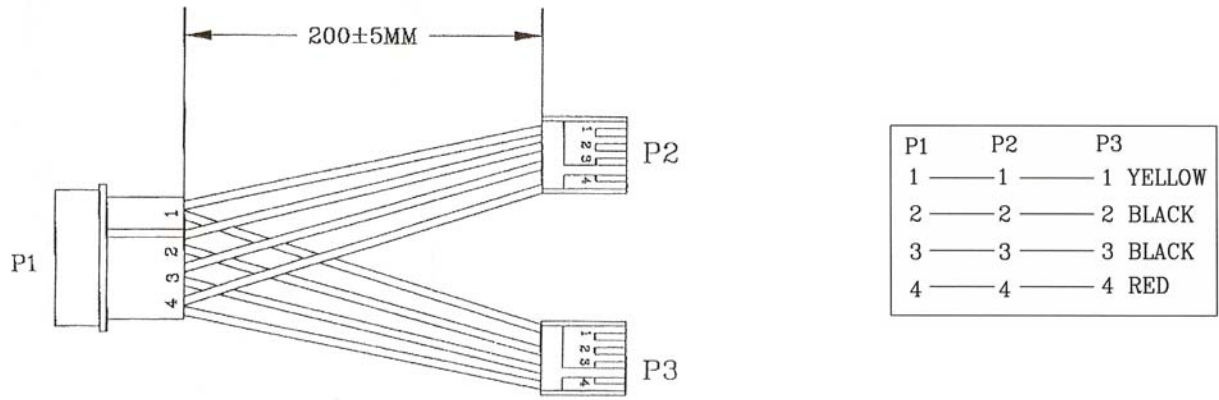

POWER CABLE ASSEMBLY (1)

KPW01-0.2M

KPW03-0.3M

KPW04-0.2M

ORDERING INFORMATION:

P/N KPW01-0.2M

BIG 4P MALE TO 2*SMALL 4P FEMALE POWER Y ADAPTOR CABLE 0.2M

P/N KPW03-0.3M

BIG 4P MALE TO BIG 4P FEMALE & SMALL 4P FEMALE POWER Y ADAPTOR CABLE 0.3M

P/N KPW04-0.2M

BIG 4P FEMALE TO 2*BIG 4P MALE POWER Y ADAPTOR CABLE 0.2M

NOTE: The other cable lengths upon request.

POWER CABLE ASSEMBLY (2)

ORDERING INFORMATION:

P/N K P W 0 5 - 0.2 M

BIG 4P MALE TO SMALL 4P FEMALE POWER ADAPTOR CABLE 0.2M

P/N K P W 0 6 - 0.2 M

SMALL 4P FEMALE TO SMALL 4P FEMALE POWER ADAPTOR CABLE 0.2M

P/N K P W 0 7 - 0.2 M

BIG 4P MALE TO BIG 4P FEMALE POWER ADAPTOR CABLE 0.2M

P/N K P W 0 8 - 0.2 M

BIG 4P FEMALE TO BIG 4P FEMALE POWER ADAPTOR CABLE 0.2M

NOTE: The other cable lengths upon request.

POWER CABLE ASSEMBLY (3)

ORDERING INFORMATION:

P/N K P W 1 1 - 0.3 M

20P MALE TO 20P FEMALE POWER ADAPTOR CABLE 0.3M