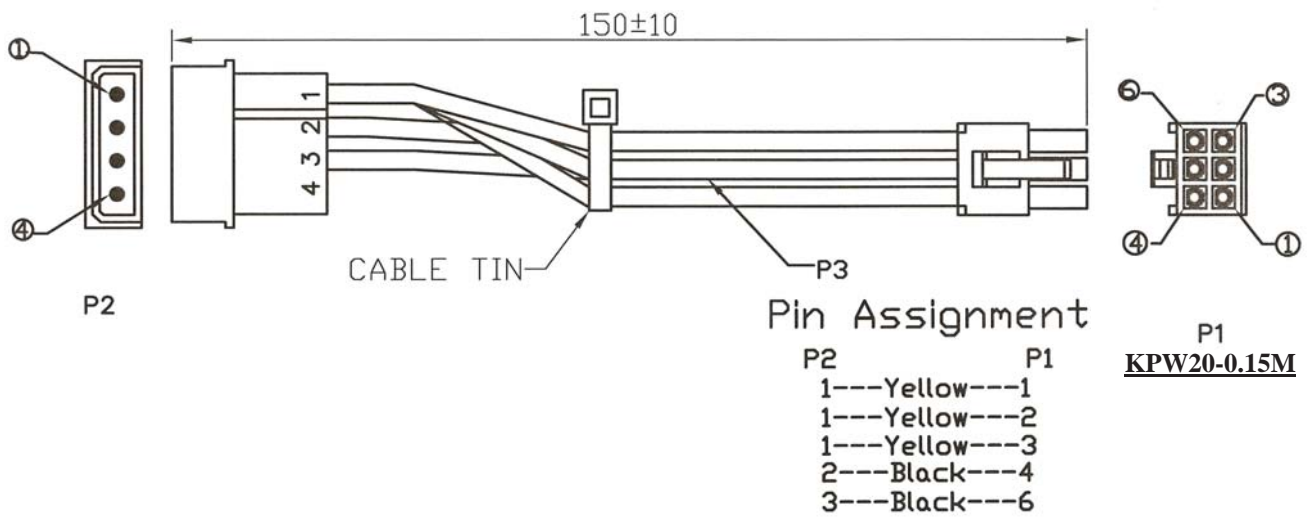

ORDERING INFORMATION:

P/N K P W 0 5 - 0.2 M

BIG 4P MALE TO SMALL 4P FEMALE POWER ADAPTOR CABLE 0.2M

P/N K P W 0 6 - 0.2 M

SMALL 4P FEMALE TO SMALL 4P FEMALE POWER ADAPTOR CABLE 0.2M

P/N K P W 0 7 - 0.2 M

BIG 4P MALE TO BIG 4P FEMALE POWER ADAPTOR CABLE 0.2M

P/N K P W 0 8 - 0.2 M

BIG 4P FEMALE TO BIG 4P FEMALE POWER ADAPTOR CABLE 0.2M

NOTE: The other cable lengths upon request.

POWER CABLE ASSEMBLY (3)

ORDERING INFORMATION:

P/N K P W 1 1 - 0.3 M

20P MALE TO 20P FEMALE POWER ADAPTOR CABLE 0.3M

P/N K P W 1 6 - 0.3 M

20P MALE TO P8 FEMALE & P9 FEMALE POWER Y ADAPTOR CABLE 0.3M

NOTE: The other cable lengths upon request.

POWER CABLE ASSEMBLY (4)

ORDERING INFORMATION:

P/N KPW 20 - 0.15 M

BIG 4P MALE TO AMP 6P MALE POWER ADAPTOR CABLE 0.15M