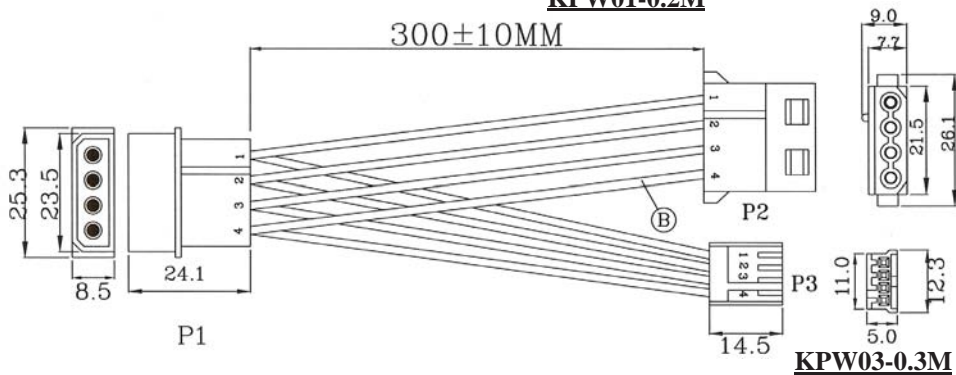

POWER CABLE ASSEMBLY (1)

KPW01-0.2M

KPW03-0.3M

KPW04-0.2M

ORDERING INFORMATION:

P/N KPW01-0.2M

BIG 4P MALE TO 2*SMALL 4P FEMALE POWER Y ADAPTOR CABLE 0.2M

P/N KPW03-0.3M

BIG 4P MALE TO BIG 4P FEMALE & SMALL 4P FEMALE POWER Y ADAPTOR CABLE 0.3M

P/N KPW04-0.2M

BIG 4P FEMALE TO 2*BIG 4P MALE POWER Y ADAPTOR CABLE 0.2M

NOTE: The other cable lengths upon request.

POWER CABLE ASSEMBLY (2)

ORDERING INFORMATION:

P/N K P W 0 5 - 0.2 M

BIG 4P MALE TO SMALL 4P FEMALE POWER ADAPTOR CABLE 0.2M

P/N K P W 0 6 - 0.2 M

SMALL 4P FEMALE TO SMALL 4P FEMALE POWER ADAPTOR CABLE 0.2M

P/N K P W 0 7 - 0.2 M

BIG 4P MALE TO BIG 4P FEMALE POWER ADAPTOR CABLE 0.2M

P/N K P W 0 8 - 0.2 M

BIG 4P FEMALE TO BIG 4P FEMALE POWER ADAPTOR CABLE 0.2M

NOTE: The other cable lengths upon request.

POWER CABLE ASSEMBLY (3)

ORDERING INFORMATION:

P/N K P W 1 1 - 0.3 M

20P MALE TO 20P FEMALE POWER ADAPTOR CABLE 0.3M