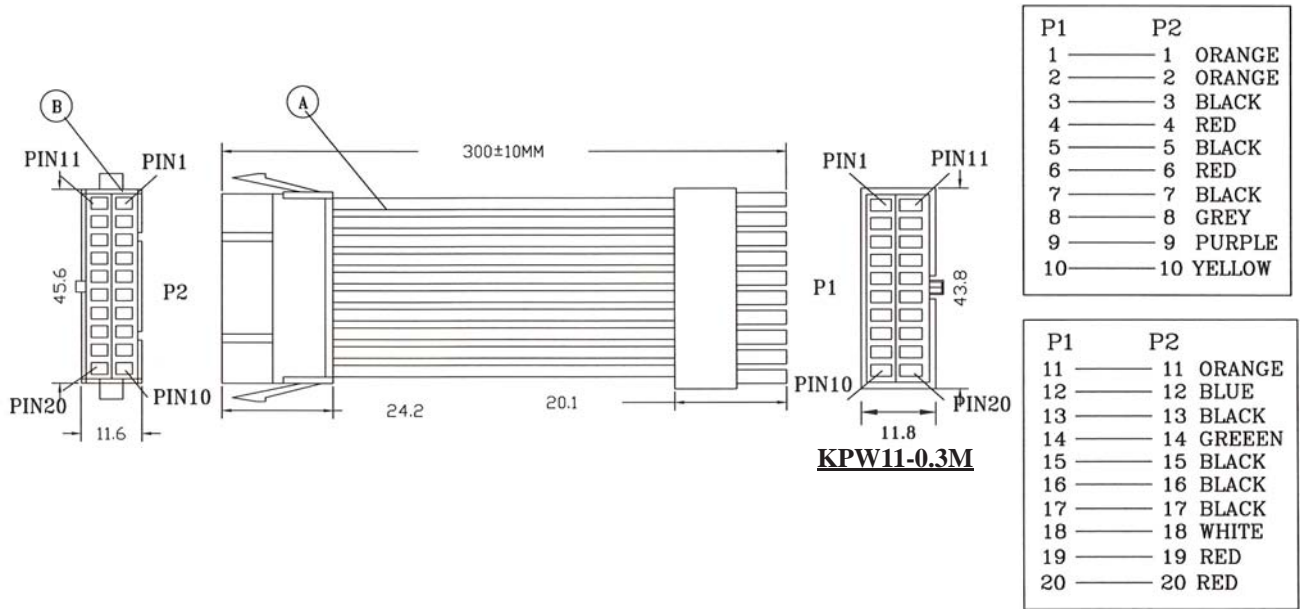

BIG 4P MALE TO BIG 4P FEMALE & SMALL 4P FEMALE POWER Y ADAPTOR CABLE 0.3M

P/N KPW04-0.2M

BIG 4P FEMALE TO 2*BIG 4P MALE POWER Y ADAPTOR CABLE 0.2M

NOTE: The other cable lengths upon request.

POWER CABLE ASSEMBLY (2)

ORDERING INFORMATION:

P/N K P W 0 5 - 0.2 M

BIG 4P MALE TO SMALL 4P FEMALE POWER ADAPTOR CABLE 0.2M

P/N K P W 0 6 - 0.2 M

SMALL 4P FEMALE TO SMALL 4P FEMALE POWER ADAPTOR CABLE 0.2M

P/N K P W 0 7 - 0.2 M

BIG 4P MALE TO BIG 4P FEMALE POWER ADAPTOR CABLE 0.2M

P/N K P W 0 8 - 0.2 M

BIG 4P FEMALE TO BIG 4P FEMALE POWER ADAPTOR CABLE 0.2M

NOTE: The other cable lengths upon request.

POWER CABLE ASSEMBLY (3)

ORDERING INFORMATION:

P/N K P W 1 1 - 0.3 M

20P MALE TO 20P FEMALE POWER ADAPTOR CABLE 0.3M

P/N K P W 1 6 - 0.3 M

20P MALE TO P8 FEMALE & P9 FEMALE POWER Y ADAPTOR CABLE 0.3M

NOTE: The other cable lengths upon request.

POWER CABLE ASSEMBLY (4)

ORDERING INFORMATION:

P/N KPW 20 - 0.15 M

BIG 4P MALE TO AMP 6P MALE POWER ADAPTOR CABLE 0.15M