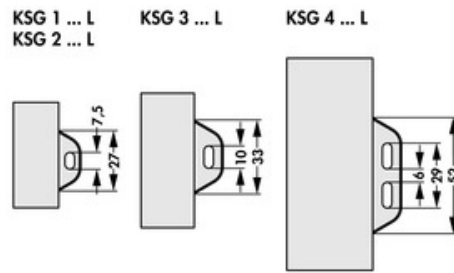

Data sheet Product KSG1WWL

Cases>Plastic case

scope of delivery:

1 = 1 x upper shell; **2** = 1 x lower shell; **3** = 4 x M3 threaded sockets for PCB mounting; **4** = 4 x rubber feet

- universal, lightweight plastic case made of 3 mm thick ABS in accordance with fire protection class UL94 V-0
- grained surface for an attractive appearance
- simple assembly by snapping the upper shell onto the lower shell
- available in different colours
- colours of the upper and lower shell can be combined with one another
- pressed-in M3 threaded sockets for mounting circuit boards or mounting plates
- delivery including non-slip rubber feet
- optional fixing tab (L)
- ventilation slots and individual production according to customer specifications
- specific designs and printing on request

Features

case type:	Shell cases
fixing strap (optional):	with fixing straps
plastic colour upper shell:	traffic white (similar RAL 9016)

Technical Drawing

height:	27 mm
width:	57 mm
C:	87 mm
D:	B - 20
E:	C - 20
F:	10 mm
thread sleeve height:	6
plastic colour lower shell:	<ul style="list-style-type: none"> • graphite black (similar RAL 9011) • tele grey 1 (similar RAL 7045) • traffic white (similar RAL 9016)

Further Information

Special versions on customer's request: please indicate with your order:

possible dimensions:

art. no.	dim. [mm]						
	A	B	C	D	E	F*	thread sleeve height
KSG ...	25 ... 52	56 ... 130	66 ... 170	max. B - 20	max. C - 20	10 / 13	4/6/8/10

please indicate with your order:

art. no.	dim. [mm]						
	A	B	C	D	E	F*	thread sleeve height
KSG ...						10 / 13	

please indicate:	... plastic colour lower shell	... plastic colour upper shell
	GS = graphite black (similar RAL 9011)	GS = graphite black (similar RAL 9011)
	TG = tele grey 1 (similar RAL 7045)	TG = tele grey 1 (similar RAL 7045)
	W = traffic white (similar RAL 9016)	W = traffic white (similar RAL 9016)
	... fixing strap (optional)	
	L = with fixing straps	