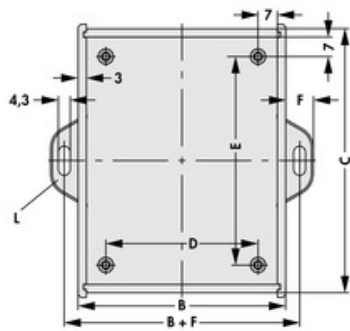

Data sheet Product KSG1WWL

Cases>Plastic case

scope of delivery:

1 = 1 x upper shell; **2** = 1 x lower shell; **3** = 4 x M3 threaded sockets for PCB mounting; **4** = 4 x rubber feet

- universal, lightweight plastic case made of 3 mm thick ABS in accordance with fire protection class UL94 V-0
- grained surface for an attractive appearance
- simple assembly by snapping the upper shell onto the lower shell
- available in different colours
- colours of the upper and lower shell can be combined with one another
- pressed-in M3 threaded sockets for mounting circuit boards or mounting plates
- delivery including non-slip rubber feet
- optional fixing tab (L)
- ventilation slots and individual production according to customer specifications
- specific designs and printing on request

Features

case type:	Shell cases
fixing strap (optional):	with fixing straps
plastic colour upper shell:	traffic white (similar RAL 9016)

Technical Drawing

height:	27 mm
width:	57 mm
C:	87 mm
D:	B - 20
E:	C - 20
F:	10 mm
thread sleeve height:	6
plastic colour lower shell:	<ul style="list-style-type: none"> • graphite black (similar RAL 9011) • tele grey 1 (similar RAL 7045) • traffic white (similar RAL 9016)

Further Information

Special versions on customer's request: please indicate with your order:

possible dimensions:

art. no.	dim. [mm]						
	A	B	C	D	E	F*	thread sleeve height
KSG ...	25 ... 52	56 ... 130	66 ... 170	max. B - 20	max. C - 20	10 / 13	4/6/8/10

please indicate with your order:

art. no.	dim. [mm]						
	A	B	C	D	E	F*	thread sleeve height
KSG ...						10 / 13	

please indicate:	... plastic colour lower shell	... plastic colour upper shell
	GS = graphite black (similar RAL 9011)	GS = graphite black (similar RAL 9011)
	TG = tele grey 1 (similar RAL 7045)	TG = tele grey 1 (similar RAL 7045)
	W = traffic white (similar RAL 9016)	W = traffic white (similar RAL 9016)
	... fixing strap (optional)	
	L = with fixing straps	