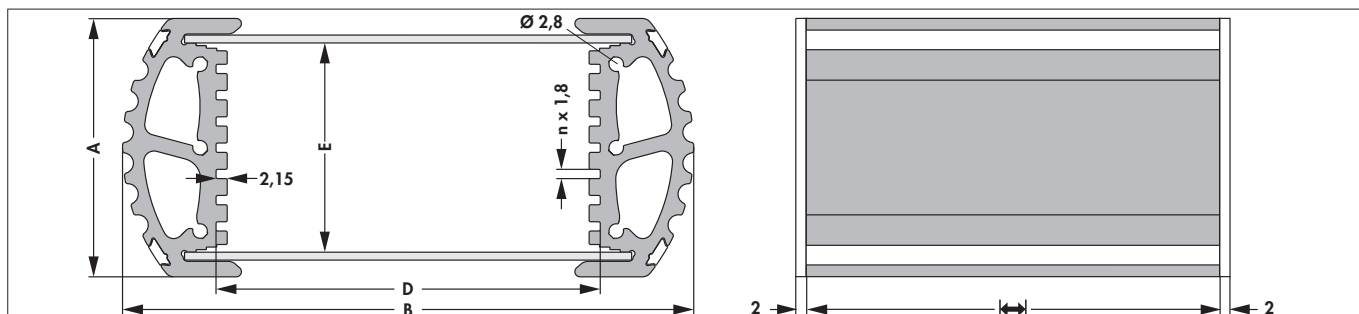

### contents of delivery:

**1** = 2 x side panel profile; **2** = 4 x design strip; **3** = 2 x cover plate (1.5 mm); **4** = 2 x cover plate (2 mm); mounting material

- variable case by utilization of aluminium sheets and extruded profiles in four different heights
- integrated guide grooves in the side panel profile for receiving PCBs
- the cover plates can be varied by 1.5 - 3 mm
- design strips are available in the colours **turquoise blue (similar to RAL 5018)**, **heather violet (similar to RAL 4003)**, **ultramarine blue (similar to RAL 5002)**, **fire red (similar to RAL 3000)** and **daffodil yellow (similar to RAL 1007)**
- other plate thicknesses, special productions, treatments and modifications according to your demands

art. no.	dim. [mm]					art. no.	dim. [mm]				
	A	B	D	E	n		A	B	D	E	n
<b>GV 35 51 ...</b>	35	84.2	51.0	25.5	4	<b>GV 60 85 ...</b>	60	123.2	85.0	50.5	9
<b>GV 35 67 ...</b>		100.5	67.3			<b>GV 60 100 ...</b>		138.5	100.3		
<b>GV 35 85 ...</b>		118.2	85.0			<b>GV 60 116 ...</b>		154.2	116.0		
<b>GV 35 100 ...</b>		133.5	100.3			<b>GV 60 130 ...</b>		168.2	130.0		
<b>GV 35 116 ...</b>		149.2	116.0			<b>GV 60 160 ...</b>		198.5	160.3		
<b>GV 35 130 ...</b>		163.2	130.0			<b>GV 60 200 ...</b>		238.2	200.0		
<b>GV 35 160 ...</b>		193.5	160.3			<b>GV 60 233 ...</b>		271.6	233.4		
<b>GV 50 85 ...</b>		50	121.2			85.0		40.5	7		
<b>GV 50 100 ...</b>	136.5		100.3	<b>GV 70 100 ...</b>	140.5	100.3					
<b>GV 50 116 ...</b>	152.2		116.0	<b>GV 70 116 ...</b>	156.2	116.0					
<b>GV 50 130 ...</b>	166.2		130.0	<b>GV 70 130 ...</b>	170.2	130.0					
<b>GV 50 160 ...</b>	196.5		160.3	<b>GV 70 160 ...</b>	200.5	160.3					
<b>GV 50 200 ...</b>	236.2		200.0	<b>GV 70 200 ...</b>	240.2	200.0					
<b>GV 50 233 ...</b>	269.6		233.4	<b>GV 70 233 ...</b>	273.6	233.4					